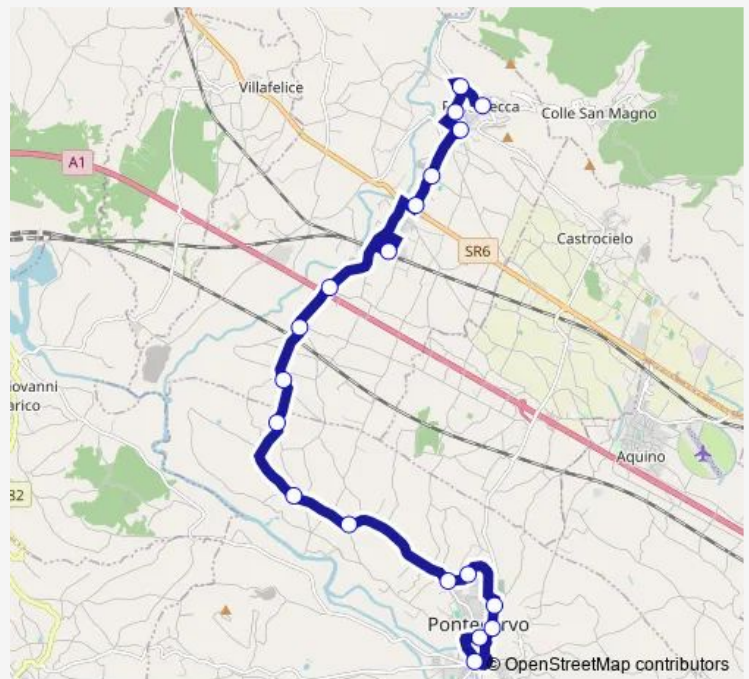

ROCCASECCA | Cimitero # f7227

ROCCASECCA | Via Roma # f7228

**Route schedule**

Pontecorvo | Ospedale # f4299 — ROCCASECCA | Via Roma # f7228

Monday	—
Tuesday	—
Wednesday	—
Thursday	—
Friday	—
Saturday	14:15
Sunday	—

**Route info**

Direction: Pontecorvo | Ospedale # f4299

Stops: 19

Trip Duration: 0 hour 30 min

Pontecorvo - Roccasecca # Ar735a

Bus time schedules and route maps are available in an offline PDF at [busmaps.com](https://busmaps.com). Use the [busmaps.com](https://busmaps.com) website to see live bus times, train schedule or subway schedule, and step-by-step directions for all public transit in Pontecorvo