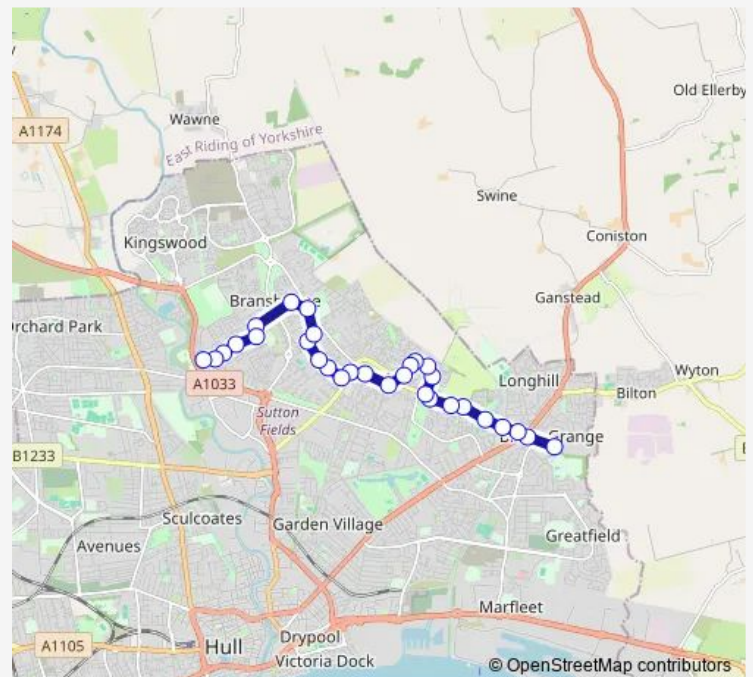

Dorchester Road

Winifred Holtby School

Goodhart Road

Route schedule

Nestor Grove — Grandale

Monday 15:25

Tuesday 15:25

Wednesday 15:25

Thursday 15:25

Friday 15:25

Saturday —

Sunday —

Route info

Direction: Nestor Grove

Stops: 30

Trip Duration: 0 hour 25 min

Cotterdale

Grandale

Direction

Grandale Shops — Nestor Grove

33 stops

[Open route schedule](#)

Grandale Shops

Gorsedale

Route info

Direction: Grandale Shops

Stops: 33

Trip Duration: 0 hour 27 min

Waveney Road

Foynes Green

Charles Brady Court

Diadem Grove