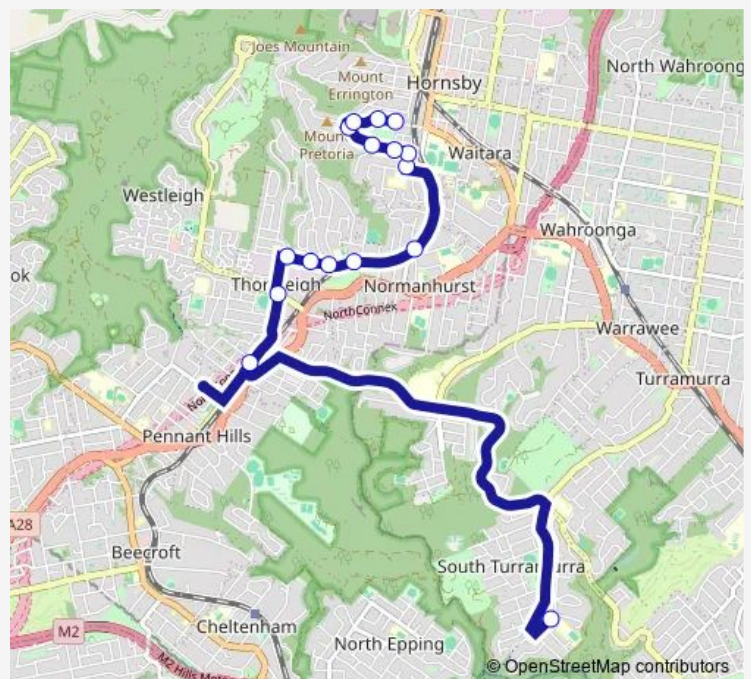

The Esplanade Opp Thornleigh Station

The Esplanade At Duffy Av

Sefton Rd At Larool Cres

Sefton Rd At Adamson Av

Sefton Rd Opp Lymoore Av

Milson Pde Before Harris Rd

Malsbury Rd Opp Normanhurst Station

Clarke Road School, Neutral Rd

Turramurra High School, Maxwell St — 36 Pretoria Pde

Monday	15:05
Tuesday	14:35
Wednesday	15:05
Thursday	15:05
Friday	—
Saturday	—
Sunday	—

Route info

Direction: Turramurra High School, Maxwell St

Stops: 16

Trip Duration: 0 hour 34 min

9108 School Bus time schedules and route maps are available in an offline PDF at busmaps.com. Use the busmaps.com website to see live bus times, train schedule or subway schedule, and step-by-step directions for all public transit in Hornsby