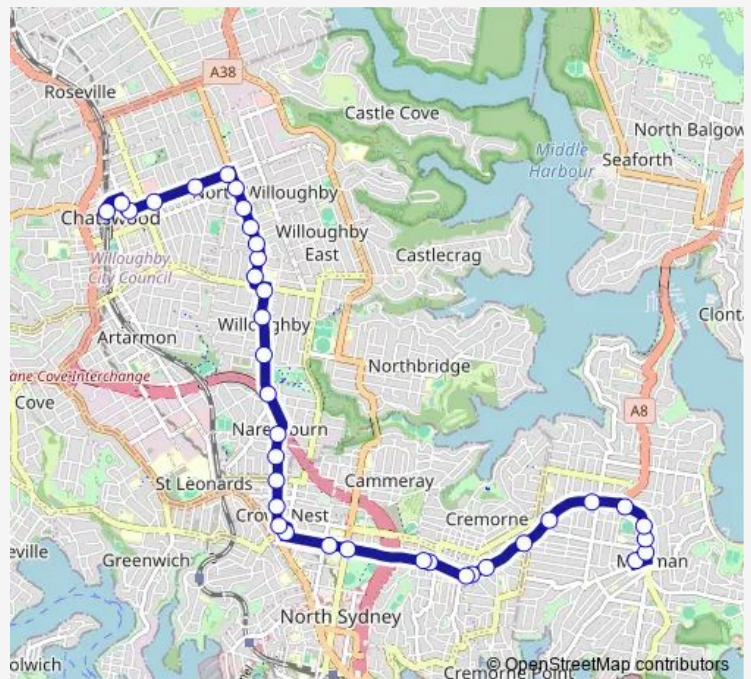

School Bus 592n Mosman High to Chatswood Station

[Go to website](#)

**Direction**

Mosman High, Gladstone Av — Chatswood Station, Stand D

37 stops

[Open route schedule](#)

- Mosman High, Gladstone Av
- Mosman High School, Military Rd
- Military Rd At Gouldsbury St
- Military Rd Opp Almora St
- Spit Junction, Military Rd
- Military Rd At Wudgong St
- Military Rd Opp Prince St
- Military Rd Before Cabramatta Rd
- Military Rd Opp Redlands Senior Campus
- Neutral Bay Junction, Military Rd, Stand D
- Neutral Bay Junction, Military Rd, Stand B
- Military Rd Opp Big Bear Shopping Centre
- Watson Street Interchange, Stand B
- Falcon St At Miller St
- North Sydney Boys High School, Falcon St
- Alexander St After Falcon St
- Crows Nest, Burlington St, Stand A
- Willoughby Rd Opp Holtermann St
- Willoughby Rd At Chandos St
- Willoughby Rd Before Dalleys Rd
- Willoughby Rd At Rohan St

Route schedule

Mosman High, Gladstone Av — Chatswood Station, Stand D

Monday	15:37
Tuesday	15:37
Wednesday	15:37
Thursday	15:37
Friday	15:37
Saturday	—
Sunday	—

Route info

Direction: Mosman High, Gladstone Av

Stops: 37

Trip Duration: 0 hour 49 min

592n — Mosman High to Chatswood Station

Willoughby Rd Opp Garland Rd

Willoughby Rd At Armstrong St

Willoughby Rd At Julian St

Willoughby Rd Before Mowbray Rd

Penshurst St After Mowbray Rd

Westfield Chatswood, Victoria Av

Anderson St At Endeavour St

Chatswood Station, Stand D

592n School Bus time schedules and route maps are available in an offline PDF at [busmaps.com](https://busmaps.com). Use the [busmaps.com](https://busmaps.com) website to see live bus times, train schedule or subway schedule, and step-by-step directions for all public transit in Sydney