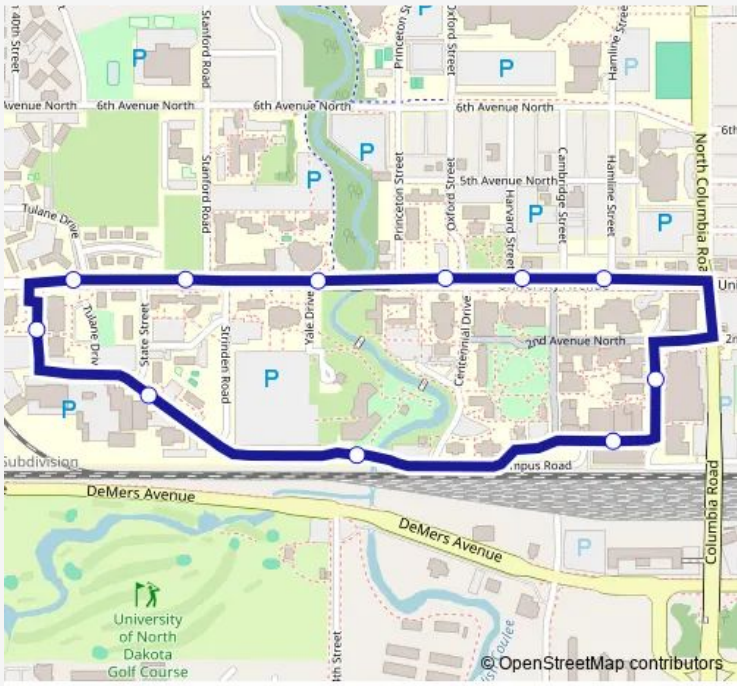

Direction
 Odegard — Tulane & Univeristy Wb
 11 stops
[Open route schedule](#)

- Odegard
- Central Receiving
- Hughes Fine Arts Eb
- Upton 1 Eb
- Hyslop
- Hamline & University
- Christus Rex
- Hancock/Bek
- Wilkerson
- State St./University Ave
- Tulane & Univeristy Wb

Route schedule
 Odegard — Tulane & Univeristy Wb

Monday	07:31-16:16
Tuesday	07:31-16:16
Wednesday	07:31-16:16
Thursday	07:31-16:16
Friday	07:31-16:16
Saturday	—
Sunday	—

Route info
 Direction: Odegard
 Stops: 11
 Trip Duration: 0 hour 13 min

UND Blue Route Bus time schedules and route maps are available in an offline PDF at busmaps.com. Use the busmaps.com website to see live bus times, train schedule or subway schedule, and step-by-step directions for all public transit in Grand Forks

The schedule is provided in the local timezone. Times with "(+1)" indicate departures on the next day.

PDF file created on 2025-02-26

2024 BusMaps.com - All Rights Reserved