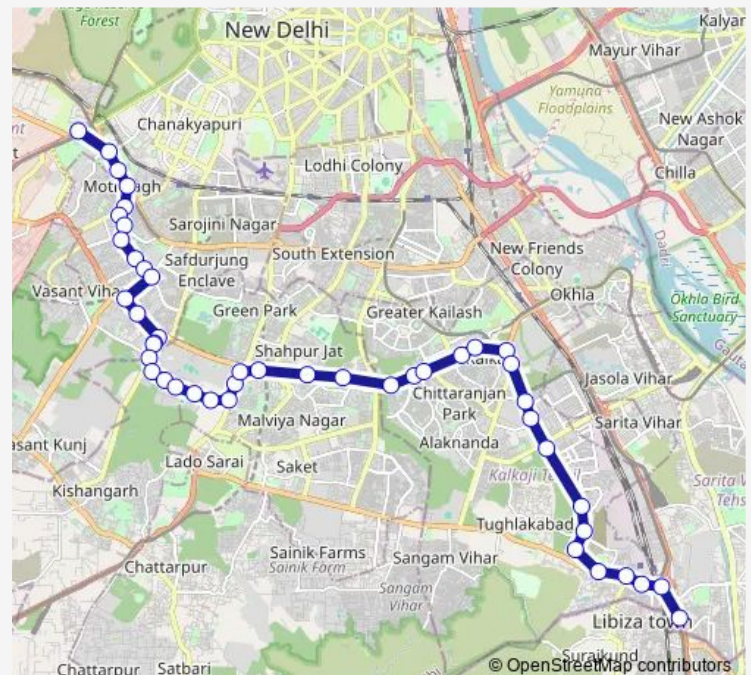

Bus 511adown

[Go to website](#)

Direction

Dhaura Kuan — Badarpur Border (T)

46 stops

[Open route schedule](#)

Dhaura Kuan

Satya Niketan

Moti Bagh Gurudawara Nanakpura

Moti Bagh

South Moti Bagh

R. K. Puram Sec-12

Sangam Cinema

R K Puram Sec-7

Mohan Singh Market

R K Puram Sec-1

RK Puram Sec 1-4

Munirka Village (T)

Munirka DDA Flats

Ber Sarai

Ber Sarai

Jnu

School Of Physical Science

Fai

Sanskrit Vidyapeeth

Katwaria Sarai

Qutab Hotel

Route schedule

Dhaura Kuan — Badarpur Border (T)

Monday 00:10-22:35

Tuesday 00:10-22:35

Wednesday 00:10-22:35

Thursday 00:10-22:35

Friday 00:10-22:35

Saturday 00:10-22:35

Sunday 00:10-22:35

Route info

Direction: Dhaura Kuan

Stops: 46

Trip Duration: 1 hour 35 min

511adown

BusMaps