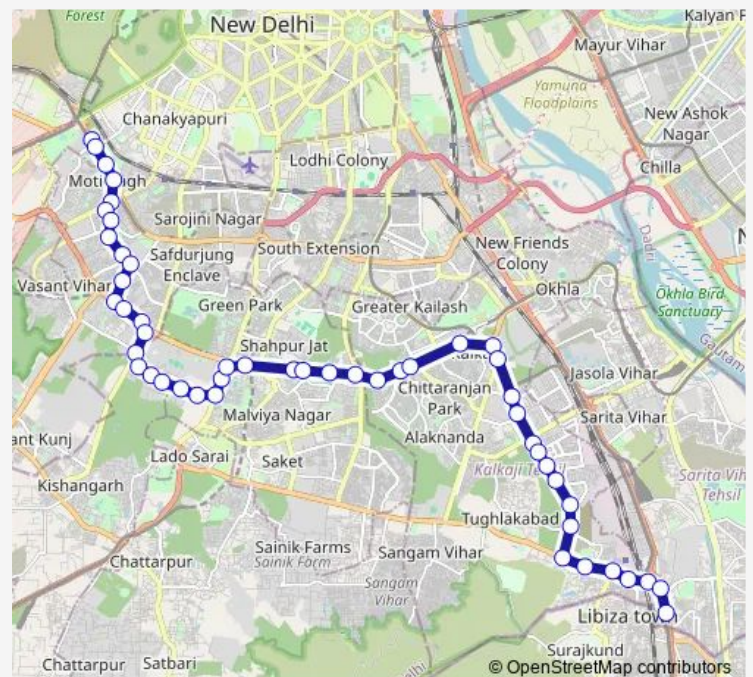

### Route schedule

Dhaura Kuan Arsd College — Badarpur Border (T)

Monday 05:00-20:37

Tuesday 05:00-20:37

Wednesday 05:00-20:37

Thursday 05:00-20:37

Friday 05:00-20:37

Saturday 05:00-20:37

### Route info

Direction: Dhaura Kuan Arsd College

Stops: 50

Trip Duration: 1 hour 32 min

511adown

BusMaps

Adhchini Village

Mothers International School