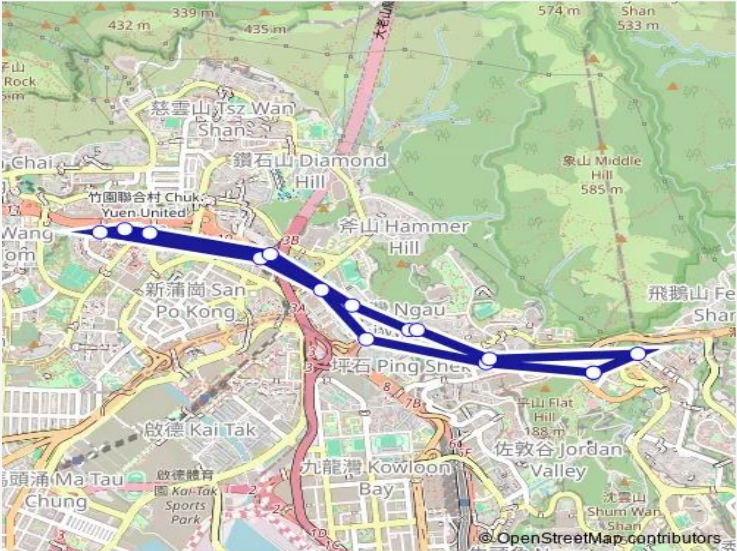

Clear Water BAY Road (Westbound), AT THE LAY-BY Outside Hung Shek House, Ping Shek Estate |Clear Water BAY Road, Outside Tsuen Shek House, Ping Shek Estate|Clear Water BAY Road (Westbound), AT THE LAY-BY Outside Hung Shek House, Ping Shek Estate |Clear Water BAY Road, Near Tsuen Shek House, Ping Shek Estate

Ching TAK Street, Outside Wong TAI SIN Shopping Centre|Ching TAK Street, Near Lung FAI House, Lower Wong TAI SIN Estate

SHATIN PASS ROAD, NEAR MUK LUN STREET PLAYGROUND

TAI HOM ROAD, NEAR NAN LIAN GARDEN

LUNG CHEUNG ROAD, NEAR NGAU CHI WAN VILLAGE

**Route schedule**  
 LEE ON LANE, NEAR SOCIETY OF BOY'S CENTRE SHING TAK CENTRE SCHOOL|LEE ON LANE, NEAR SHUN LEE DISCIPLINED SERVICES QUARTERS — LEE ON LANE, NEAR SOCIETY OF BOY'S CENTRE SHING TAK CENTRE SCHOOL|LEE ON LANE, NEAR SHUN LEE DISCIPLINED SERVICES QUARTERS

Monday	06:30-19:00
Tuesday	06:30-19:00
Wednesday	06:30-19:00
Thursday	06:30-19:00
Friday	06:30-19:00
Saturday	06:30-19:00
Sunday	06:30-19:00

**Route info**  
 Direction: LEE ON LANE, NEAR SOCIETY OF BOY'S CENTRE SHING TAK CENTRE SCHOOL|LEE ON LANE, NEAR SHUN LEE DISCIPLINED SERVICES QUARTERS  
 Stops: 15  
 Trip Duration: 0 hour 17 min