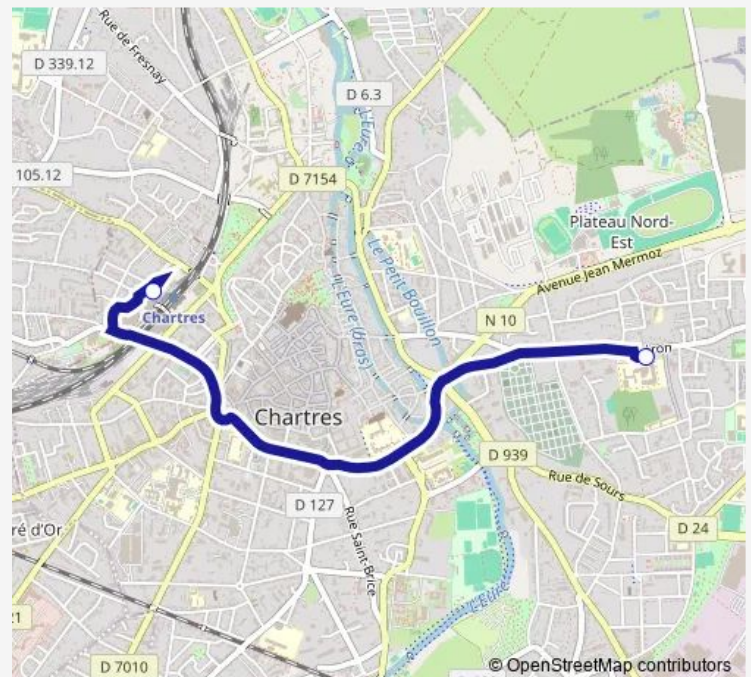

Pole D'Echange Multimodal

**Route schedule**

Lycée Fulbert — Pole D'Echange Multimodal

Monday 15:55

Tuesday 15:55

Wednesday 12:05-13:00

Thursday 15:55

Friday 15:55

Saturday —

Sunday —

**Route info**

Direction: Lycée Fulbert

Stops: 4

Trip Duration: 0 hour 15 min

90sm — Navette Pole D'Echange - Lycee Fulbert

**Direction**

Pole D'Echange Multimodal — Lycée Fulbert

2 stops

[Open route schedule](#)

Pole D'Echange Multimodal

Lycée Fulbert

## Route schedule

Pole D'Echange Multimodal — Lycée Fulbert

Monday	07:40-08:50
Tuesday	07:40-08:50
Wednesday	07:40-08:50
Thursday	07:40-08:50
Friday	07:40-08:50
Saturday	—
Sunday	—