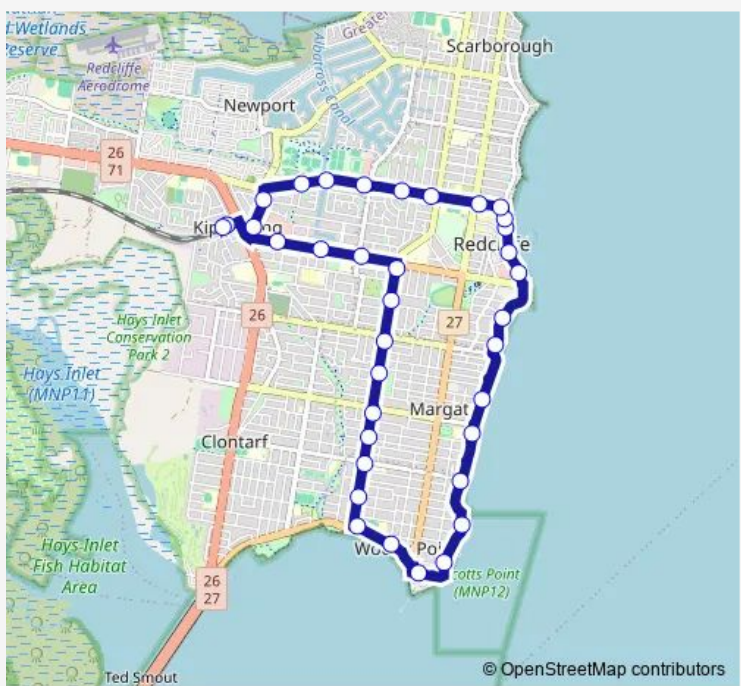

Bus 696 Kippa-Ring - Kippa Ring Loop

[Go to website](#)

Direction
 Kippa-Ring stations, stop B — Kippa-Ring station, stop A
 36 stops
[Open route schedule](#)

- Kippa-Ring stations, stop B
- Peninsula Fair, stop B
- Anzac Ave at Lindel Street
- Anzac Ave at Ashmole Road
- Victoria Ave at Anzac Avenue
- Victoria Ave at Bradley Park
- Victoria Ave at Macdonnell Road
- Victoria Ave at Barry Bolton Park
- Victoria Ave at Duffield Road
- Victoria Ave at Dunbar Street
- Victoria Ave at King Street
- Victoria Ave at Clifford Street
- Hornibrook Esp at Bramble Bay Bowls Club
- Hornibrook Esp at Woody Point Park
- Lilla St near Oxley Ave
- Gayundah Esp near Alfred St
- Gayundah Esp near Ellen St
- Whytecliffe Pde at King Street
- Margate Pde at Humpybong State School
- Margate Pde at Beaconsfield Street
- Marine Pde near Macdonnell Rd

Route info
 Direction: Kippa-Ring stations, stop B
 Stops: 36
 Trip Duration: 0 hour 37 min

696 — Kippa-Ring - Kippa Ring Loop **BusMaps**

Marine Pde near Sydney St

Settlement Cove Lagoon

Charlish Park

Redcliffe Jetty

Stops: 35

Trip Duration: 0 hour 38 min

Victoria Ave at Dunbar Street

Victoria Ave at Duffield Road

Victoria Ave at Barry Bolton Park

Victoria Ave at Macdonnell Road

Victoria Ave at Bradley Park

Anzac Ave at Redcliffe Hospital

Anzac Ave at Ashmole Road

Anzac Ave at Lindel Street

Peninsula Fair, stop C

Kippa-Ring station, stop A

696 Bus time schedules and route maps are available in an offline PDF at busmaps.com. Use the busmaps.com website to see live bus times, train schedule or subway schedule, and step-by-step directions for all public transit in Mango Hill