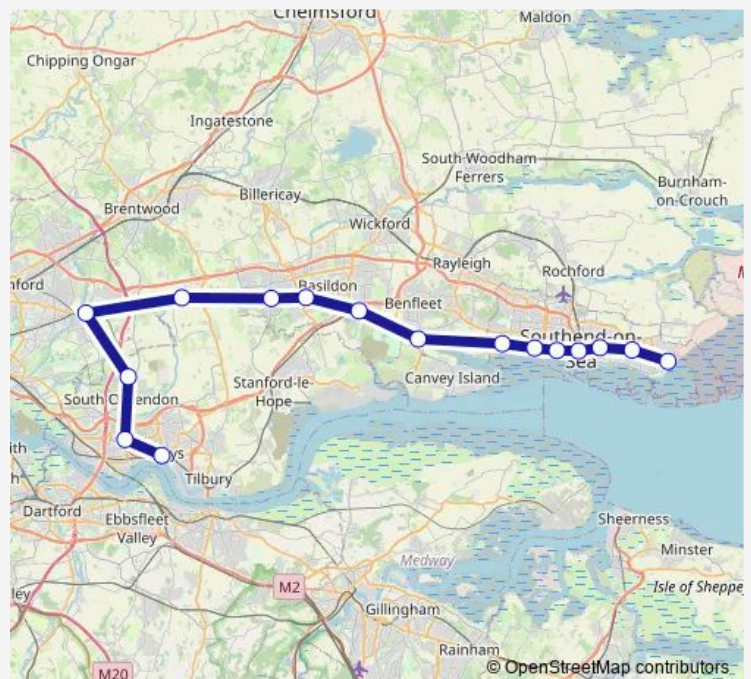

## Rail Cc:Gry->Sry CC train service from GRY to Sry

[Go to website](#)

### Direction

Grays — Shoeburyness

16 stops

[Open route schedule](#)

- Grays
- Chafford Hundred
- Ockendon
- Upminster
- West Horndon
- Laindon
- Basildon
- Pitsea
- Benfleet
- Leigh-on-Sea
- Chalkwell
- Westcliff-on-Sea
- Southend Central
- Southend East
- Thorpe Bay
- Shoeburyness

### Route schedule

Grays — Shoeburyness

Monday	24:15-00:45 <sup>+1</sup>
Tuesday	00:15-00:45 <sup>+1</sup>
Wednesday	00:15-00:45 <sup>+1</sup>
Thursday	00:15-00:45 <sup>+1</sup>
Friday	00:15-00:45
Saturday	—
Sunday	—

### Route info

Direction: Grays

Stops: 16

Trip Duration: 1 hour 4 min

■ Cc:Gry->Sry — CC train service from GRY to Sry

Cc:Gry->Sry Rail time schedules and route maps are available in an offline PDF at [busmaps.com](https://busmaps.com). Use the [busmaps.com](https://busmaps.com) website to see live bus times, train schedule or subway schedule, and step-by-step directions for all public transit in Southend-on-Sea