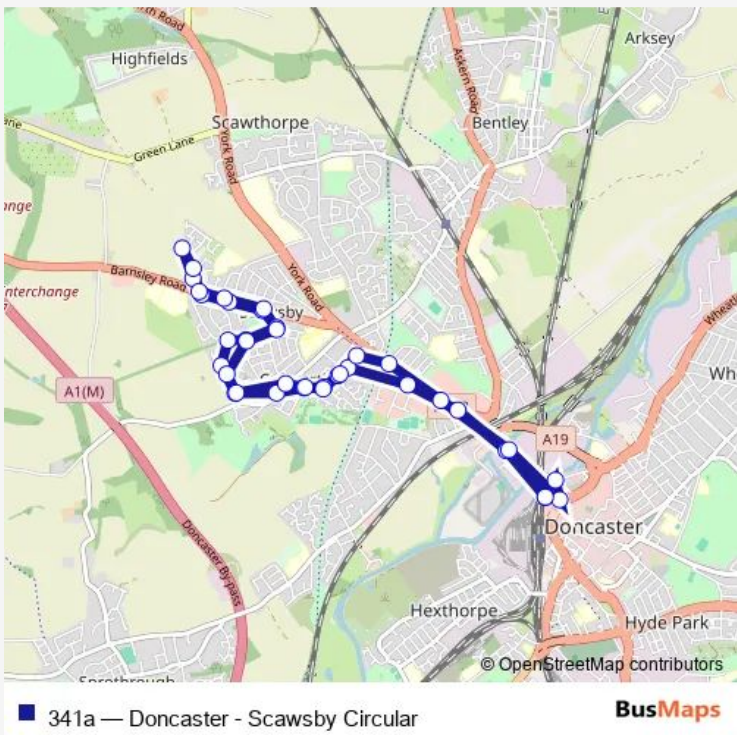

Bus 341a Doncaster - Scawsby Circular

[Go to website](#)

Direction
 Doncaster Frenchgate Interchange/A12 — Doncaster Frenchgate Interchange/A12
 38 stops
[Open route schedule](#)

- Doncaster Frenchgate Interchange/A12
- North Bridge Road/Elwis Street
- York Road/Sprotborough Road
- York Road/Newcomen Road
- Newlands Drive/Regent Grove
- Laurel Avenue/Clearwell Croft
- Laurel Avenue/Springfield Court
- Breydon Avenue/Wroxham Way
- Cusworth Lane/Filby Road
- Kempton Park Road/St Pauls Parade
- Kempton Park Road/Lingfield Drive
- Kempton Park Road/Ascot Drive
- St David's Drive/St Clement's Close
- St David's Drive/Barnsley Road
- Barnsley Road/Sledmere Road
- Barnsley Road/Sherwood Avenue
- Barnsley Road/Copley Crescent
- Emley Drive/Barnsley Road
- Emley Drive/Latin Gardens
- Emley Drive/Drummond Avenue
- Barnsley Road/Emley Drive

Route schedule
 Doncaster Frenchgate Interchange/A12 — Doncaster Frenchgate Interchange/A12

Monday	07:04-19:02
Tuesday	07:04-19:02
Wednesday	07:04-19:02
Thursday	07:04-19:02
Friday	07:04-19:02
Saturday	07:11-19:12
Sunday	—

Route info
 Direction: Doncaster Frenchgate Interchange/A12
 Stops: 38
 Trip Duration: 0 hour 31 min

Barnsley Road/Rosedale Road

Barnsley Road/Sledmere Road

St David's Drive/Colchester Court

St David's Drive/Pembroke Rise

York Road/Baldwin Avenue

York Road/Sprotbrough Road

North Bridge Road/Marsh Gate

North Bridge Road/Church Way

Greyfriars Road/Church View

Doncaster Frenchgate Interchange/A12

341a Bus time schedules and route maps are available in an offline PDF at busmaps.com. Use the busmaps.com website to see live bus times, train schedule or subway schedule, and step-by-step directions for all public transit in Doncaster