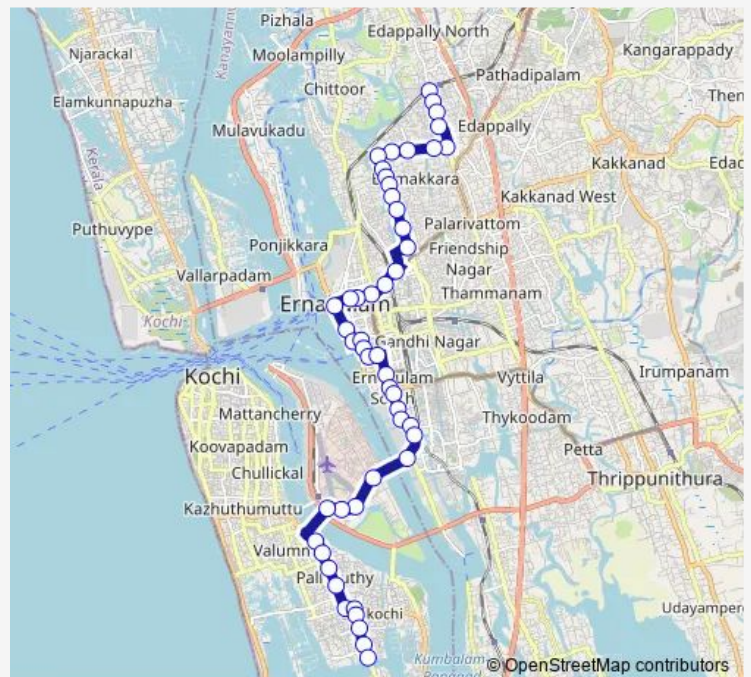

Thursday 06:00

Friday 06:00

Saturday 06:00

Sunday 06:00

Route info

Direction: Ponekkara

Stops: 50

Trip Duration: 1 hour 0 min

Perumpadappu ↔ Amritha Hospital

High Court Junction

Menaka

St Theresas College

Convent Junction

Boat Jetty Junction

Hospital Junction

Maharajas Hostel

Thursday 06:00

Friday 06:00

Saturday 06:00

Sunday 06:00

Route info

Direction: Perumpadappu

Stops: 49

Trip Duration: 0 hour 59 min