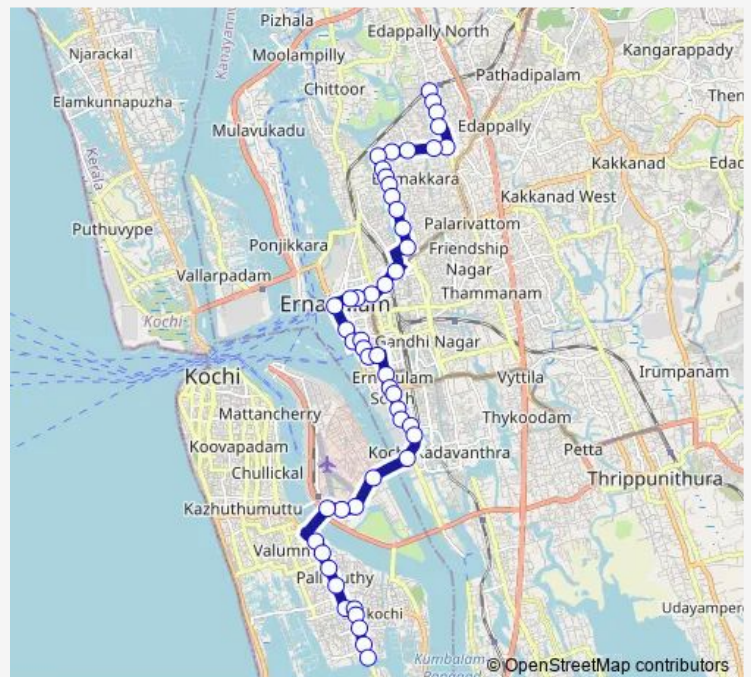

Bus Perumpadappu ↔ Amritha Hospital

[Go to website](#)

Direction

Ponekkara — Perumpadappu

50 stops

[Open route schedule](#)

- Ponekkara
- Ponevazhi
- Palli
- Chanpion School
- Madam Junction
- Changampuzha Road
- Punnakkal
- Padam
- Perandoor Junction
- Vaayanashaala
- Swami Padi
- Thannikkal Junction
- Thannikkal Temple
- Pottakuzhi
- Puthiya Road Junction
- Kaloor
- Town Hall
- North Railway Station
- Kacheripadi
- St Alberts College
- Saritha

Route schedule

Ponekkara — Perumpadappu

Monday	06:00
Tuesday	06:00
Wednesday	06:00
Thursday	06:00
Friday	06:00
Saturday	06:00
Sunday	06:00

Route info

Direction: Ponekkara

Stops: 50

Trip Duration: 1 hour 0 min

Perumpadappu ↔ Amritha Hospital

High Court Junction

Menaka

St Theresas College

Convent Junction

Boat Jetty Junction

Hospital Junction

Maharajas Hostel

Thursday 06:00

Friday 06:00

Saturday 06:00

Sunday 06:00

Route info

Direction: Perumpadappu

Stops: 49

Trip Duration: 0 hour 59 min