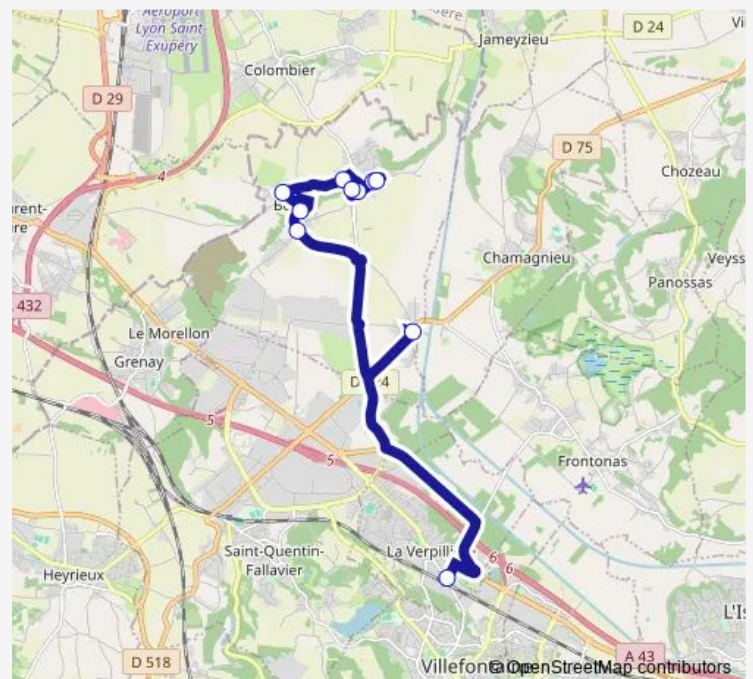

Direction

La Croix Pallin — Externat Ste-Marie

7 stops

[Open route schedule](#)

La Croix Pallin

Les Etraits

Cimetiere

Satolas Place

Direction: La Croix Pallin

Stops: 7

Trip Duration: 0 hour 30 min

Direction

Externat Ste-Marie — Satolas Pompiers

10 stops

[Open route schedule](#)

Externat Ste-Marie

Saturday —

Sunday —

Route info

Direction: Externat Ste-Marie

Stops: 10

Trip Duration: 0 hour 30 min

Direction

Collège Anne Frank — La Ruelle

Friday 07:12

Saturday —

Sunday —

Route info

Direction: La Ruelle

Stops: 8

Trip Duration: 0 hour 38 min

Direction