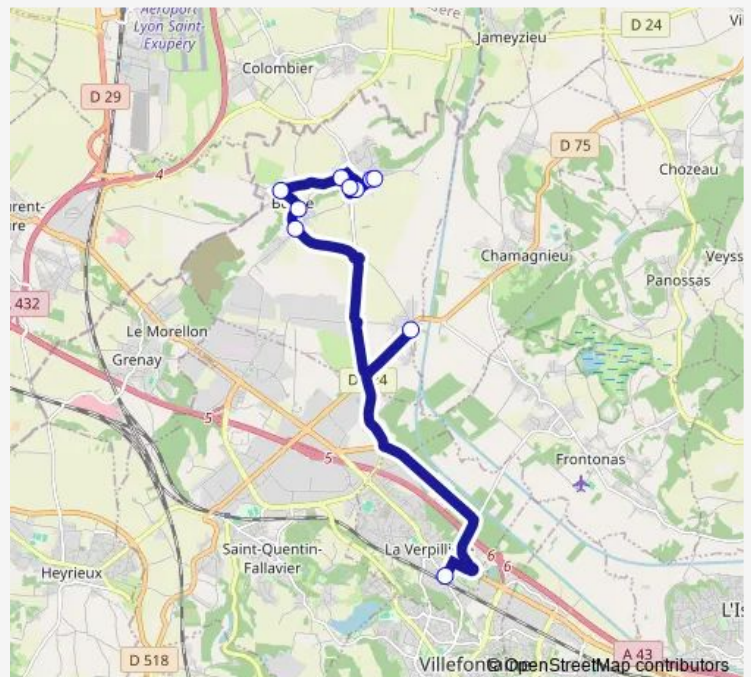

### Direction

La Croix Pallin — Externat Ste-Marie

7 stops

[Open route schedule](#)

La Croix Pallin

Les Etraits

Cimetiere

Satolas Place

### Route info

Direction: La Croix Pallin

Stops: 7

Trip Duration: 0 hour 30 min

## Direction

Externat Ste-Marie — Satolas Pompiers

10 stops

[Open route schedule](#)

Externat Ste-Marie

Le Chaffard

Bas Bonce Fontaine

Serve

## Route info

Direction: Externat Ste-Marie

Stops: 10

Trip Duration: 0 hour 30 min