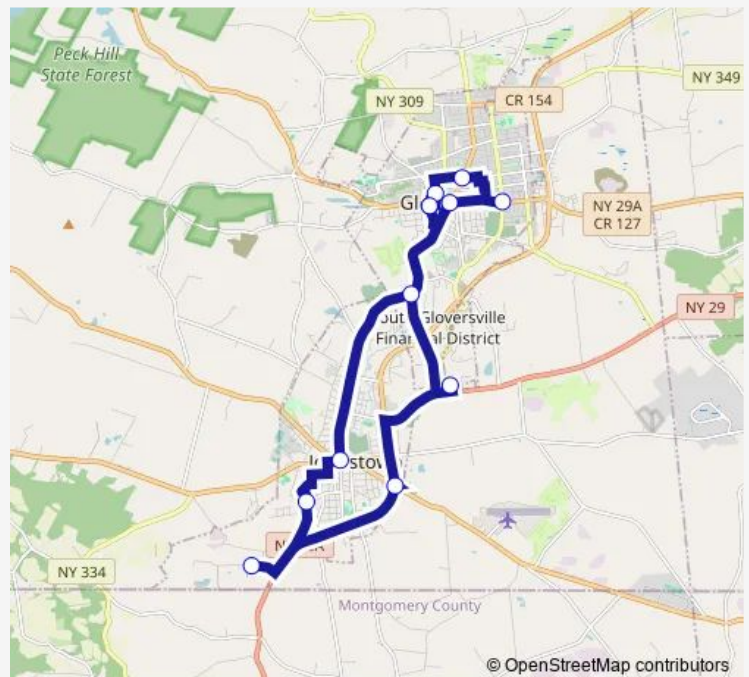

2nd Ave & N Main St

Kingsboro Ave & Fulton St

Gloversville Four Corners

Johnstown Four Corners (Stewarts)

Wells House

Johnstown Industrial Park - Stop 3

Rt 30A & Rt 67

Crossroads Industrial Park

S Main St & Harrison St

Transit Building

Route schedule

Transit Building — Transit Building

Monday	06:00
Tuesday	06:00
Wednesday	06:00
Thursday	06:00
Friday	06:00
Saturday	—
Sunday	—

Route info

Direction: Transit Building

Stops: 12

Trip Duration: 0 hour 55 min

IP-Fm — Industrial Parks-Fmcc Route

IP-Fm Bus time schedules and route maps are available in an offline PDF at busmaps.com. Use the busmaps.com website to see live bus times, train schedule or subway schedule, and step-by-step directions for all public transit in Johnstown