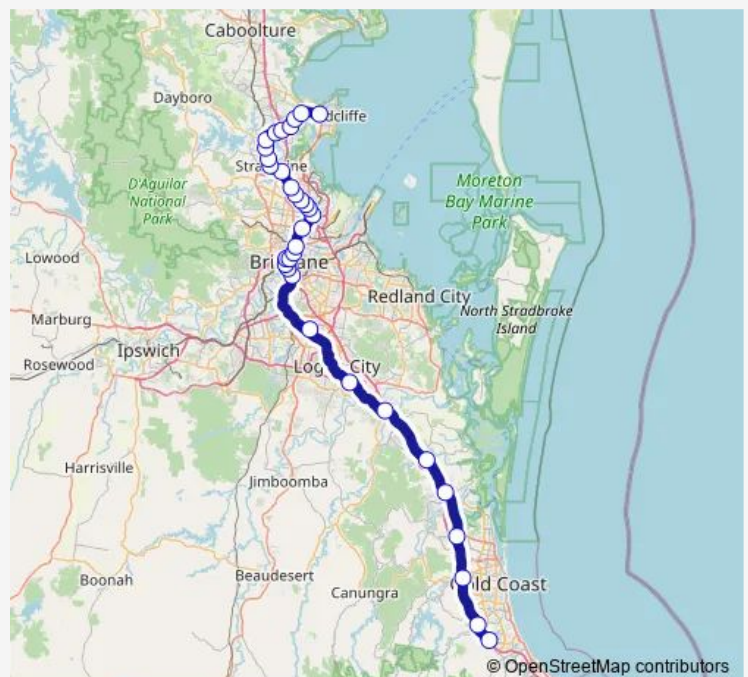

Boggo Road/Park Road station, platform 3

South Bank station, platform 3

South Brisbane station, platform 3

Roma Street station, platform 6

Central station, platform 3

Fortitude Valley station, platform 2

Bowen Hills station, platform 2

Eagle Junction station, platform 2

Northgate station, platform 2

Virginia station, platform 2

Sunshine station, platform 2

Geebung station, platform 2

Route schedule

Varsity Lakes station, platform 1 — Kippa-Ring station, platform 1

Route info

Direction: Varsity Lakes station, platform 1

Stops: 34

Trip Duration: 2 hour 32 min

VLRP — Varsity Lakes - Redcliffe Peninsula

Zillmere station, platform 2

Carseldine station, platform 2

Bald Hills station, platform 2

Friday —

Saturday —

Sunday —

Route info

Direction: Varsity Lakes station, platform 1

Stops: 34

Trip Duration: 2 hour 35 min

Strathpine station, platform 2