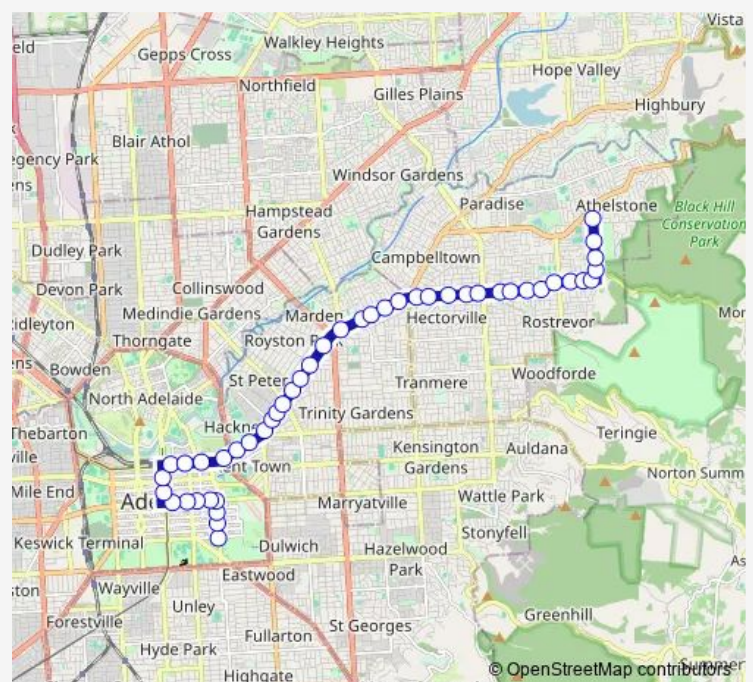

Stop X1 King William St - West side

Stop F1 North Tce - North side

Stop G1 North Tce - North side

Stop I1 North Tce - North side

Stop 1 Botanic Rd - North West side

Stop 2 North Tce - North West side

Stop 3 North Tce - North side

Stop 4 Payneham Rd - North West side

Stop 5 Payneham Rd - North West side

Stop 6 Payneham Rd - North West side

Stop 7 Payneham Rd - North West side

Stop 8 Payneham Rd - West side

Route schedule

Stop O3 Hutt Rd - West side — Stop 33M Maryvale Rd - West side

Monday 15:14-23:47

Tuesday 15:14-23:47

Wednesday 15:14-23:47

Thursday 15:14-23:47

Friday 15:14-23:47

Saturday —

Sunday —

Route info

Direction: Stop O3 Hutt Rd - West side

Stops: 46

Trip Duration: 0 hour 38 min

178M — City to Athelstone

Stop 9 Payneham Rd - West side

Stop 10 Payneham Rd - West side

Stop 12 Payneham Rd - North West side

Stop 13 Payneham Rd - North side