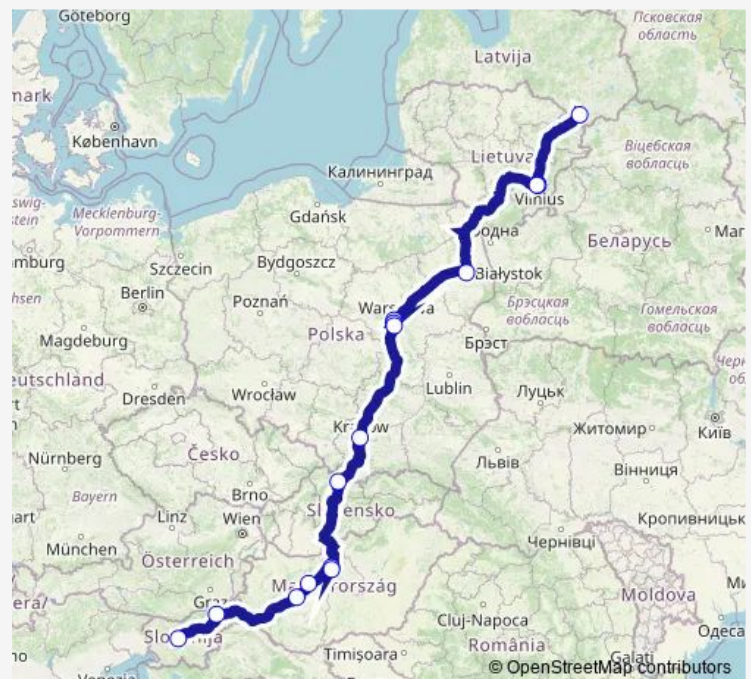

Székesfehérvár (bus station)

Siófok (Bus station)

Maribor bus station

Ljubljana bus station

### Route schedule

Daugavpils, Bus Station — Ljubljana bus station

Monday 16:35

Tuesday 16:35-20:08

Wednesday 16:35-20:08

Thursday 16:35-20:08

Friday 16:35-20:08

Saturday 16:35-20:08

### Route info

Direction: Daugavpils, Bus Station

Stops: 16

Trip Duration: 28 hour 55 min