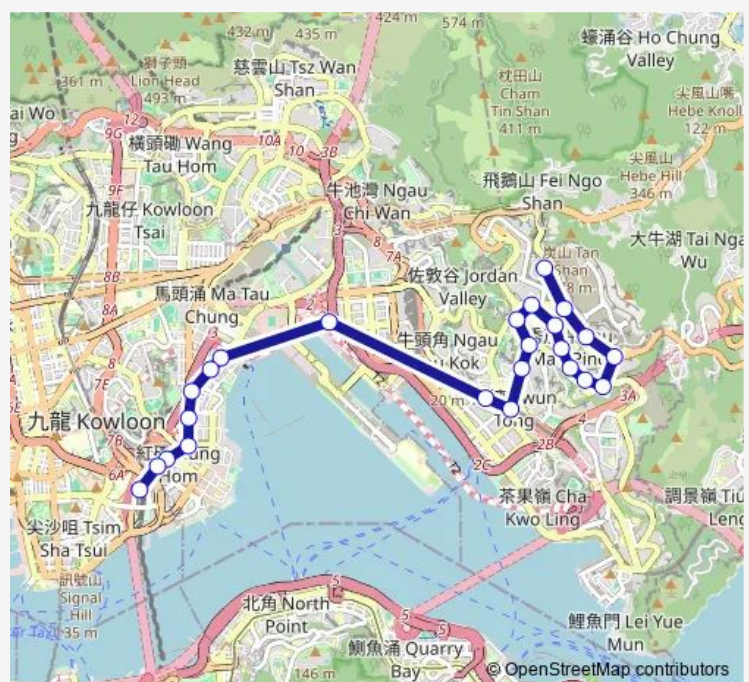

Saturday 05:30-22:55

Sunday 05:30-20:25

Route info

Direction: [Kmb] ON TAI (North) (CHI TAI House)

Stops: 24

Trip Duration: 0 hour 51 min

11x — ON TAI (North) - Hung HOM Station

[Kmb+Ctb] WO LOK Estate/
Wo LOK Estate, HIP WO Street[[Kmb] WO LOK Estate