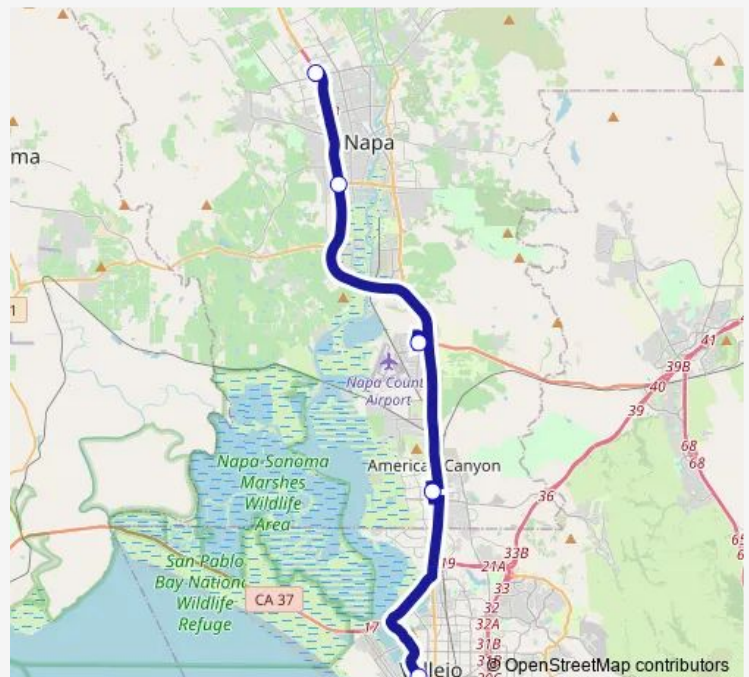

Devlin Rd at Airport Blvd

Imola Park and Ride (NB)

Redwood Park n Ride

Route schedule

Vallejo Ferry Terminal — Redwood Park n Ride

Monday 07:00-18:40

Tuesday 07:00-18:40

Wednesday 07:00-18:40

Thursday 07:00-18:40

Friday 07:00-18:40

Saturday —

Sunday —

Route info

Direction: Vallejo Ferry Terminal

Stops: 5

Trip Duration: 0 hour 51 min

11X — Napa-Vallejo Express

Direction

Redwood Park n Ride — Vallejo Ferry Terminal

5 stops

[Open route schedule](#)

Redwood Park n Ride

Imola Park and Ride (SB)

Devlin Rd & Gateway Rd (SB)

American Canyon Post Office

Vallejo Ferry Terminal

Route schedule

Redwood Park n Ride — Vallejo Ferry Terminal

Monday	06:15-17:40
Tuesday	06:15-17:40
Wednesday	06:15-17:40
Thursday	06:15-17:40
Friday	06:15-17:40
Saturday	—
Sunday	—