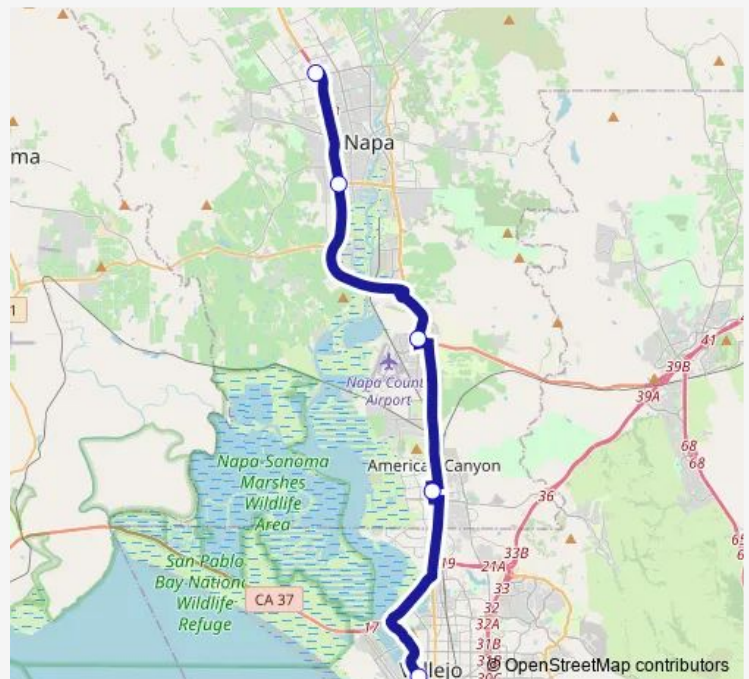

Devlin Rd & Gateway Rd (Sb)

American Canyon Post Office (Sb)

Vallejo Ferry Terminal

Route schedule

Redwood Park n Ride — Vallejo Ferry Terminal

Monday 06:15-17:40

Tuesday 06:15-17:40

Wednesday 06:15-17:40

Thursday 06:15-17:40

Friday 06:15-17:40

Saturday —

Sunday —

Route info

Direction: Redwood Park n Ride

Stops: 5

Trip Duration: 0 hour 59 min

11x — Napa-Vallejo Express

Direction

Vallejo Ferry Terminal — Redwood Park n Ride

5 stops

[Open route schedule](#)

Vallejo Ferry Terminal

American Canyon Post Office (Nb)

Devlin Rd & Gateway Rd (Nb)

Imola Park and Ride (Nb)

Redwood Park n Ride

Route schedule

Vallejo Ferry Terminal — Redwood Park n Ride

Monday	07:00-18:40
Tuesday	07:00-18:40
Wednesday	07:00-18:40
Thursday	07:00-18:40
Friday	07:00-18:40
Saturday	—
Sunday	—