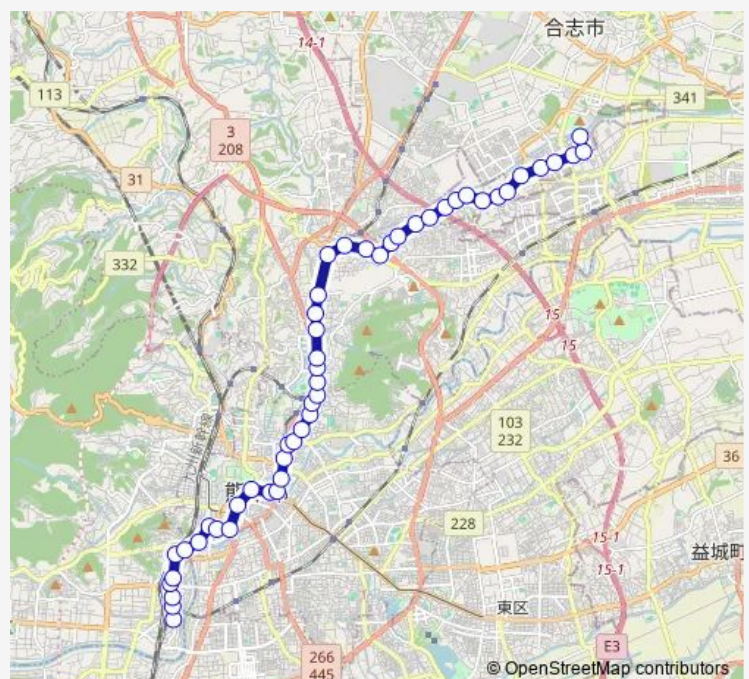

Thursday 07:21-19:08

Friday 07:21-19:06

Saturday 08:07-20:14

Sunday 07:10-20:54

Route info

Direction: 蓮台寺入口

Stops: 49

Trip Duration: 1 hour 5 min