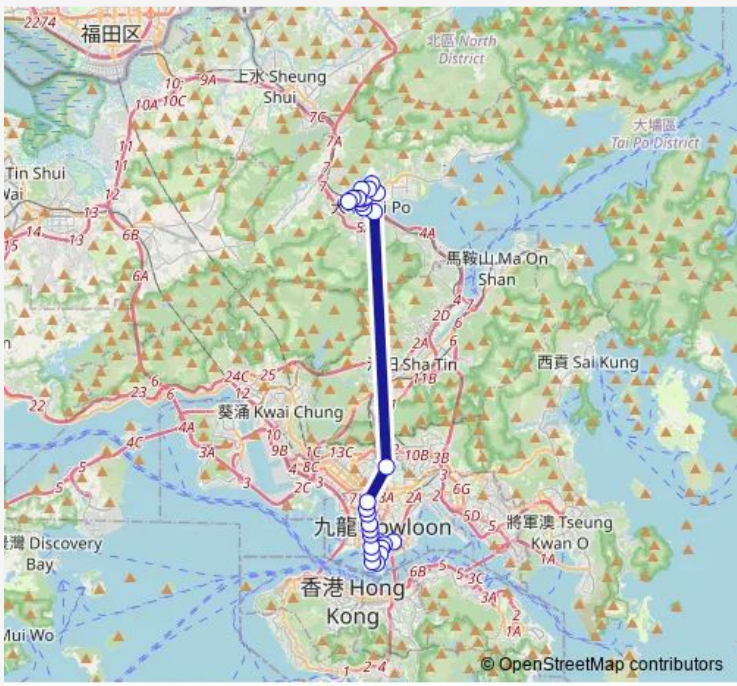

Route info

Direction: [Ctb] Hung HOM Station|[Kmb] Hung HOM Station BUS Terminus

Stops: 27

Trip Duration: 1 hour 15 min

[Ctb] Kowloon Tong Government Primary School, Waterloo Road[[Kmb+Ctb] Kowloon Tong Station/<Br>Kowloon Tong Government Primary School, Waterloo Road[[Kmb] Kowloon Tong Station