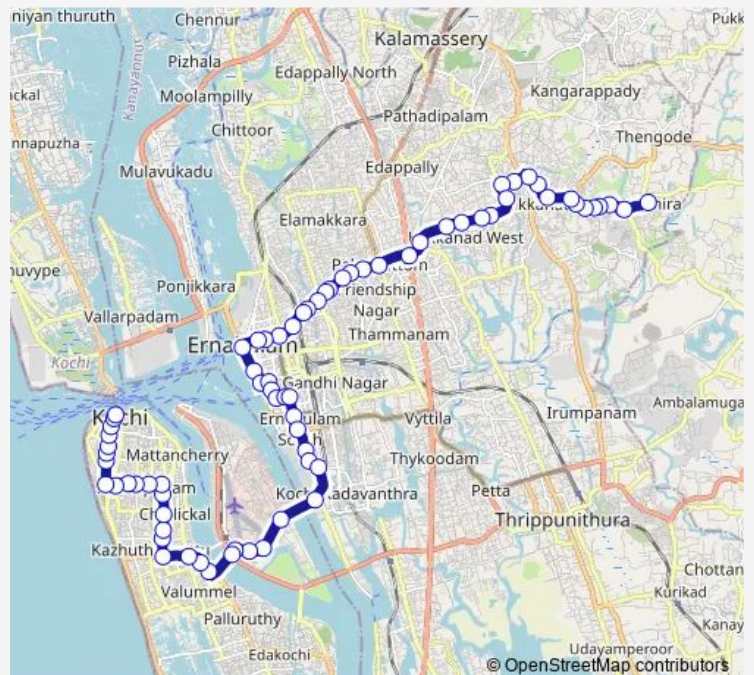

Harber

Thoppumpady

Kochu Palli

Route schedule

Fort Kochi Stand — Edachira Junction

Monday 06:00

Tuesday 06:00

Wednesday 06:00

Thursday 06:00

Friday 06:00

Saturday 06:00

Sunday 06:00

Route info

Direction: Fort Kochi Stand

Stops: 73

Trip Duration: 1 hour 21 min

Fort Kochi ↔ Edachira

Pyari Junction

BOT Palam

CPT Junction

Mattancherry Halt

Airport

Vathuruthy

Naval Base

Friday 06:00

Saturday 06:00

Sunday 06:00

Route info

Direction: Edachira Junction

Stops: 73

Trip Duration: 1 hour 22 min

Model Technical School