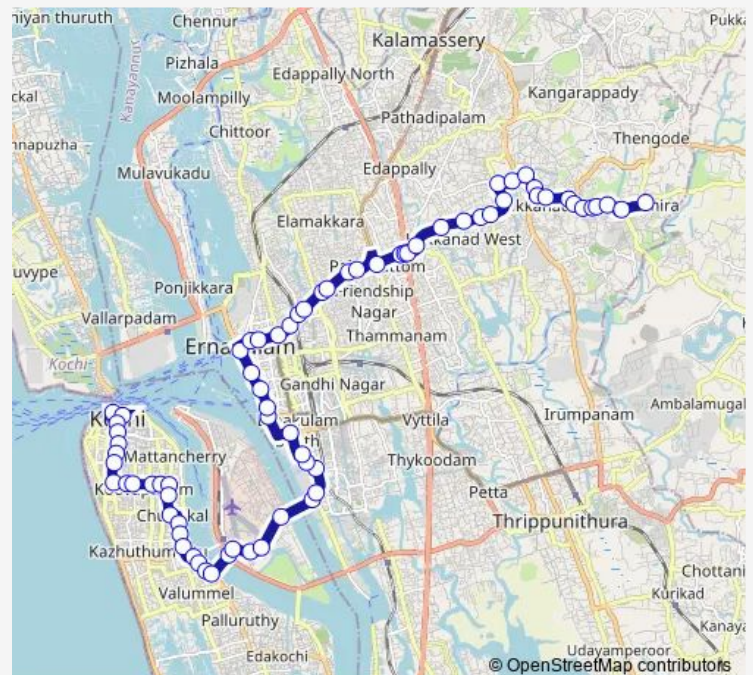

Palarivattom

Route schedule

Edachira Junction — Fort Kochi Stand

Monday 06:00

Tuesday 06:00

Wednesday 06:00

Thursday 06:00

Friday 06:00

Saturday 06:00

Sunday 06:00

Route info

Direction: Edachira Junction

Stops: 73

Trip Duration: 1 hour 22 min

Janatha

Kaloor Stadium