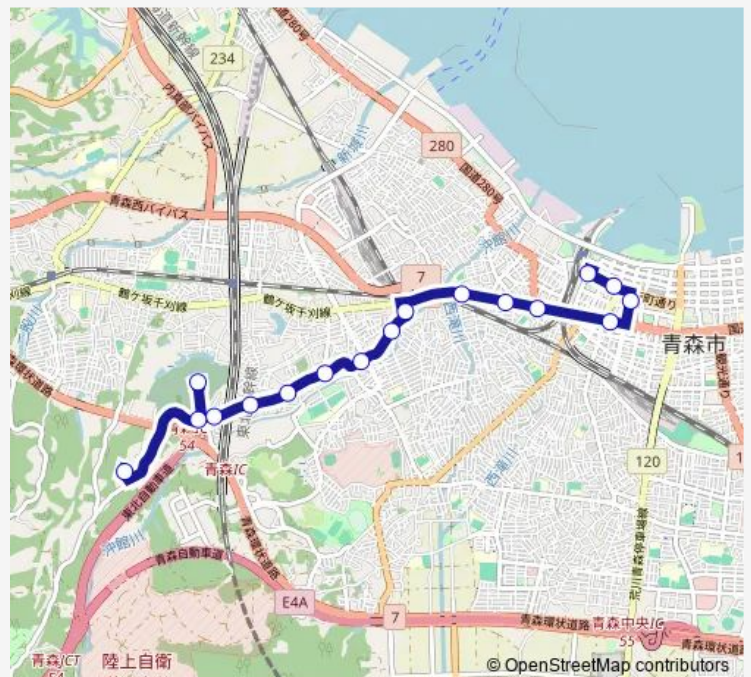

青森駅 ⑥のりば — つくしが丘病院前

Monday 12:08-18:04

Tuesday 12:08-18:04

Wednesday 12:08-18:04

Thursday 12:08-18:04

Friday 12:08-18:04

Saturday 06:49-18:04

Sunday 06:49-18:04

Route info

Direction: 青森駅 ⑥のりば

Stops: 17

Trip Duration: 0 hour 33 min

R52 滝内・三内線

R52 滝内・三内線 Bus time schedules and route maps are available in an offline PDF at busmaps.com. Use the busmaps.com website to see live bus times, train schedule or subway schedule, and step-by-step directions for all public transit in Aomori