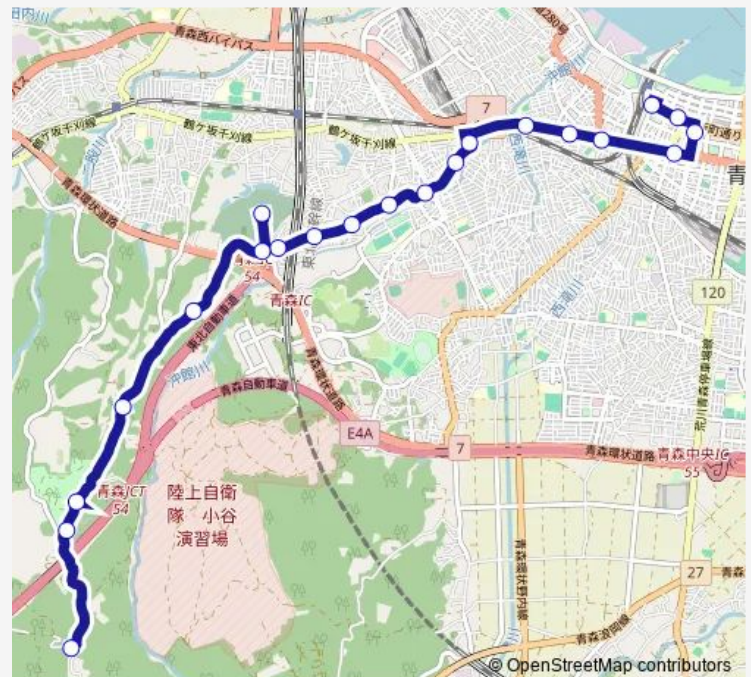

### Route schedule

青森駅 ⑥のりば — 岩渡

Monday 10:55-13:32

Tuesday 10:55-13:32

Wednesday 10:55-13:32

Thursday 10:55-13:32

Friday 10:55-13:32

Saturday 10:44-13:19

### Route info

Direction: 青森駅 ⑥のりば

Stops: 21

Trip Duration: 0 hour 40 min

R52 滝内・三内線

R52 滝内・三内線 Bus time schedules and route maps are available in an offline PDF at [busmaps.com](https://busmaps.com). Use the [busmaps.com](https://busmaps.com) website to see live bus times, train schedule or subway schedule, and step-by-step directions for all public transit in Aomori