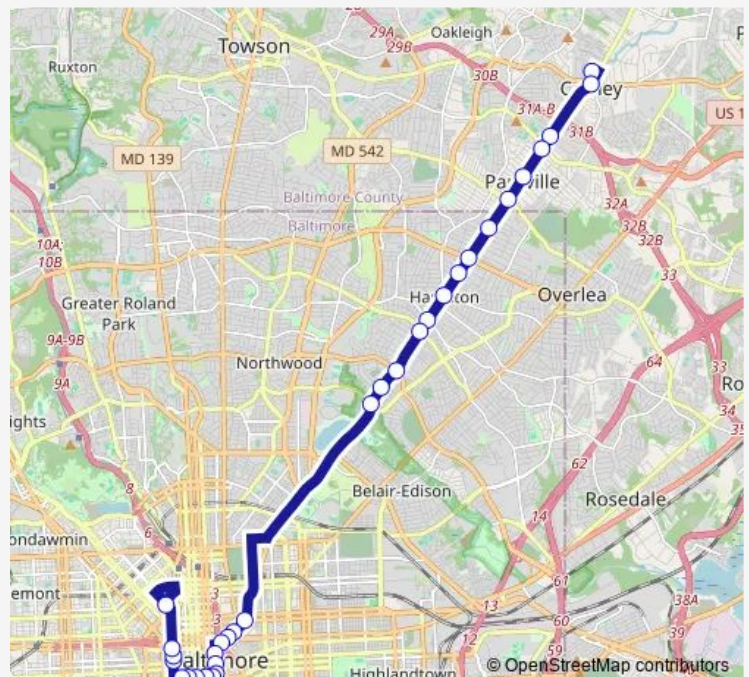

Bus 154 State Center - Carney/Hillendale

[Go to website](#)

Direction

Carney Park & Ride Lot — Eutaw ST & Preston ST fs sb

31 stops

[Open route schedule](#)

- Carney Park & Ride Lot
- Harford RD & Joppa RD sb
- Harford RD & Manns AVE sb
- Harford AVE & Putty Hill AVE sb
- Harford RD & Garnet RD sb
- Harford RD & Taylor AVE sb
- Harford RD & Alvarado SQ sb
- Harford RD & Northern PKY sb
- Harford RD & Westfield AVE sb
- Harford RD & OLD Harford RD sb
- Harford RD & Hamilton AVE sb
- Harford RD & Echodale AVE sb
- Harford & Moravia sb
- Harford RD & Montebello Terr sb
- Harford RD & Argonne DR sb
- Ensor ST & Monument ST sb
- Hillen ST & Colvin ST sb
- Hillen ST & High ST sb
- Hillen ST & THE Fallsway sb
- Guilford AVE & Saratoga ST fs sb
- Guilford AVE & Fayette ST fs sb

Route schedule

Carney Park & Ride Lot — Eutaw ST & Preston ST fs sb

Monday	06:55-07:47
Tuesday	06:55-07:47
Wednesday	06:55-07:47
Thursday	06:55-07:47
Friday	06:55-07:47
Saturday	—
Sunday	—

Route info

Direction: Carney Park & Ride Lot

Stops: 31

Trip Duration: 1 hour 1 min

154 — State Center - Carney/Hillendale

South ST & Water ST sb

Lombard St & Calvert St

Lombard St & Light St

Lombard St & Charles St

Lombard St & Hopkins Pl

Friday 06:45-08:00

Saturday —

Sunday —

Route info

Direction: Goucher Blvd & Colbury RD opp nb

Stops: 30

Trip Duration: 1 hour 4 min

Lombard St & Hopkins Pl