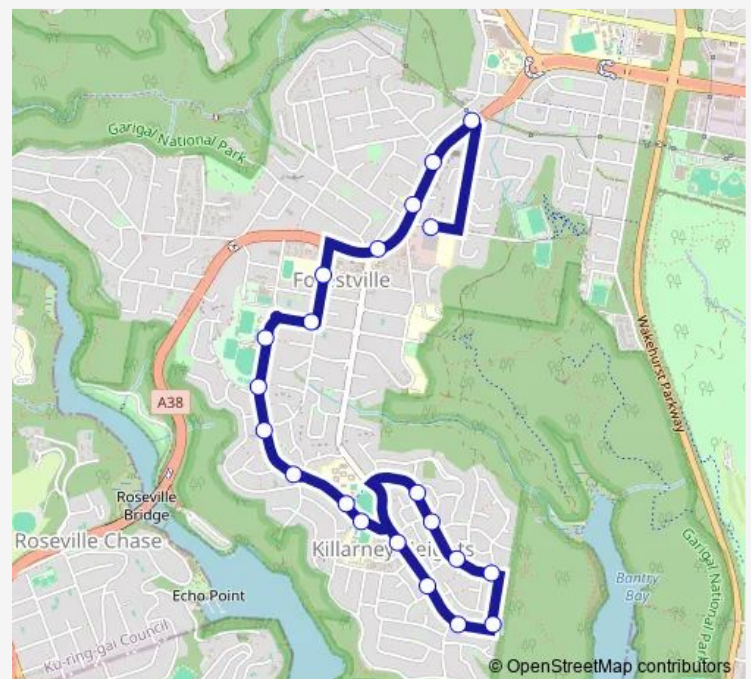

Melwood Av After Downpatrick Rd

Melwood Av Opp Darley St

Forestville Park Tennis Club, Melwood Av

Melwood Oval, Melwood Av

Cannons Pde At Darley St

Forestville Public School, Darley St

Warringah Rd After Ferguson St

Warringah Rd After Brown St

Warringah Rd Before Altona Av

Warringah Rd Opp Maxwell Pde

### Route schedule

Killarney High School, Melwood Av — Our Lady Of Good Counsel Primary School, Currie Rd

Monday	08:25
Tuesday	08:25
Wednesday	08:25
Thursday	08:25
Friday	—
Saturday	—
Sunday	—

### Route info

Direction: Killarney High School, Melwood Av

Stops: 21

Trip Duration: 0 hour 19 min

154 School Bus time schedules and route maps are available in an offline PDF at [busmaps.com](https://busmaps.com). Use the [busmaps.com](https://busmaps.com) website to see live bus times, train schedule or subway schedule, and step-by-step directions for all public transit in Sydney