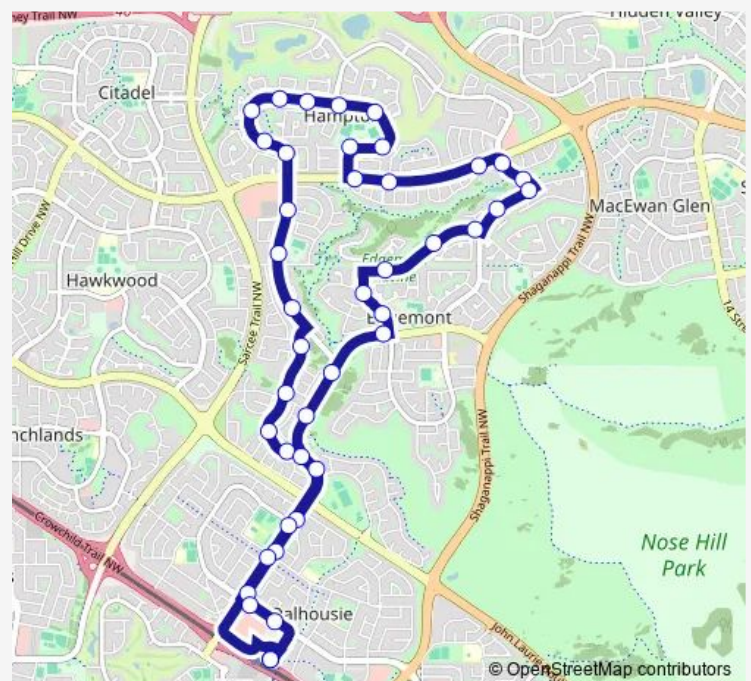

NB 53 ST NW @ Dalhart Dr

NB 53 ST NW @ Dalhurst Ga

NB Edgemont BV @ Edgemont DR Nw

WB Edgedale DR @ Edgemont BV Nw

NB Edgedale DR @ Edgehill DR Nw

NB Edgedale DR @ Edgehill DR Nw

NB Edgedale DR @ Edgeland RD Nw

EB Hamptons BV @ Hamptons GV Nw

EB Hamptons BV @ Hamptons HE Nw

EB Hamptons BV @ Hamptons TC Nw

SB Hamptons BV @ Hampstead WY Nw

Hamptons Bus Terminal Wb

Route schedule

Dalhousie LRT Station Eb — Dalhousie LRT Station Eb

Monday 05:30-00:31⁺¹

Tuesday 05:30-00:31⁺¹

Wednesday 05:30-00:31⁺¹

Thursday 05:30-00:31⁺¹

Friday 05:30-00:31⁺¹

Saturday 06:04-20:02

Sunday 06:04-20:02

Route info

Direction: Dalhousie LRT Station Eb

Stops: 42

Trip Duration: 0 hour 35 min

■ 154 — Hamptons

BusMaps

EB Country Hills BV @ Hamptons BV NW

EB Country Hills BV @ Edgeridge GA NW

EB Country Hills BV @ Edgeridge PA NW