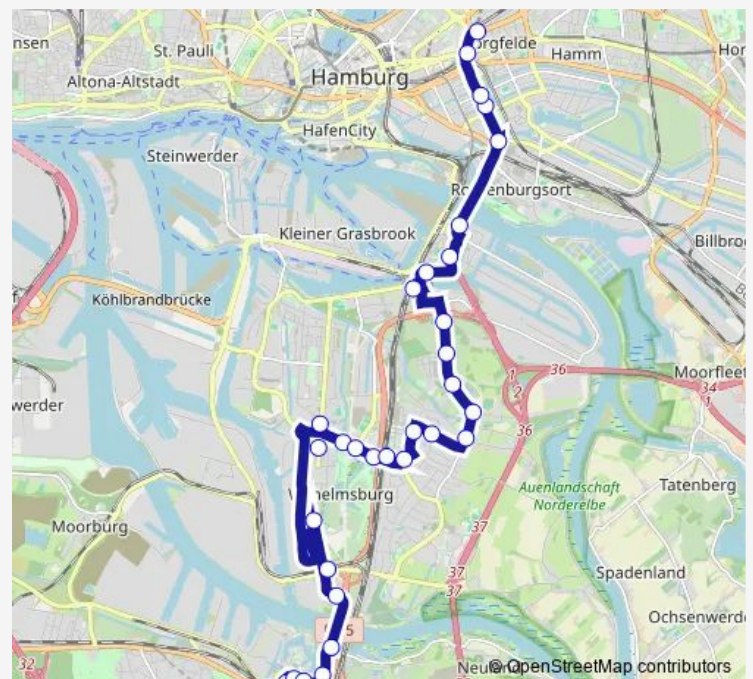

### Route schedule

Kornweide — S Veddel

Monday	04:06-00:10 <sup>+1</sup>
Tuesday	04:06-00:10 <sup>+1</sup>
Wednesday	04:06-00:10 <sup>+1</sup>
Thursday	04:06-00:10 <sup>+1</sup>
Friday	04:06-00:10 <sup>+1</sup>
Saturday	24:09 <sup>+1</sup>
Sunday	24:10 <sup>+1</sup>

### Route info

Direction: Kornweide

Stops: 17

Trip Duration: 0 hour 28 min

## Direction

S Veddel — S Wilhelmsburg

10 stops

[Open route schedule](#)

S Veddel

Fiskalische Straße (Energieberg)

Rahmwerder Straße

Hövelbrook

## Route info

Direction: Alfredstraße

Stops: 33

Trip Duration: 0 hour 54 min

Kornweide

König-Georg-Deich

Süderelbe (Süd)

Neuländer Straße