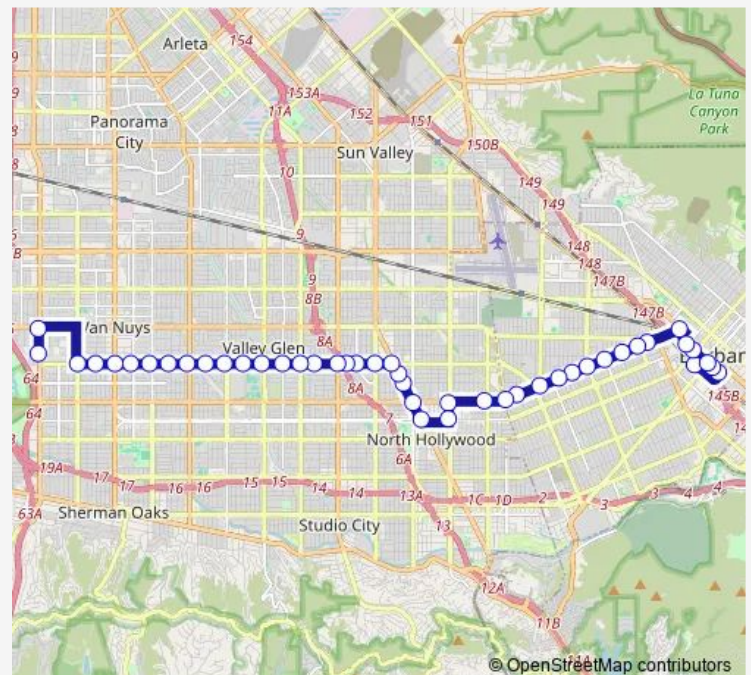

Thursday 05:20-20:22

Friday 05:20-20:22

Saturday 06:20-20:22

Sunday 06:20-20:22

Route info

Direction: Sepulveda / G Line

Stops: 44

Trip Duration: 0 hour 49 min

154 — Metro Local Line

BusMaps

Lankershim / Burbank

North Hollywood Station

Vineland / Chandler

Vineland / Burbank

Burbank / Cahuenga

Burbank / Whitnall

Burbank / Pass

Burbank / Hollywood Way

Burbank / Fairview

Burbank / Florence

Burbank / Buena Vista

Burbank / Keystone

Burbank / Doan

Burbank / Griffith Park

Direction: Burbank Station

Stops: 45

Trip Duration: 0 hour 54 min

Oxnard / Colfax

Oxnard / Radford

Oxnard / Macys

Oxnard / Laurel Cyn

Oxnard / Shady Glade