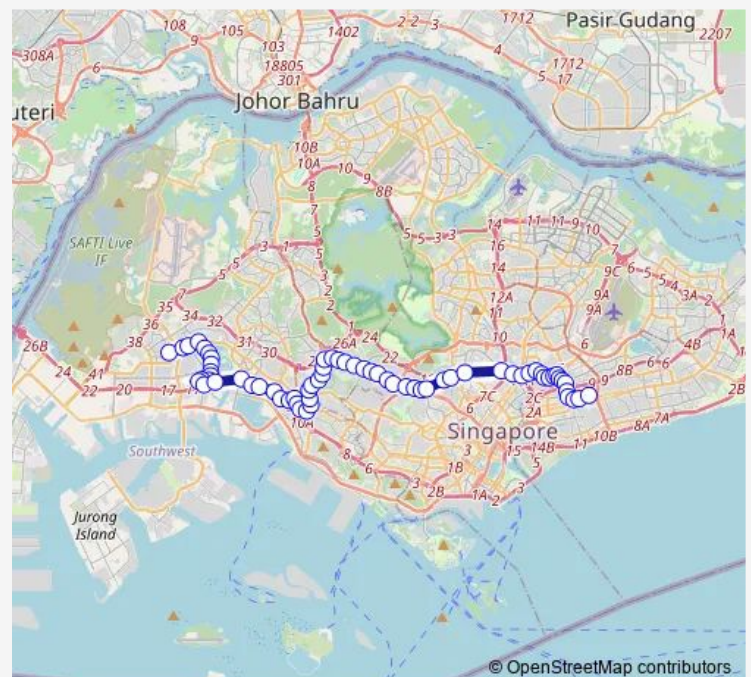

Thursday 05:30

Friday 05:30

Saturday 05:30

Sunday 06:00

Route info

Direction: Boon Lay Int

Stops: 67

Trip Duration: 2 hour 8 min