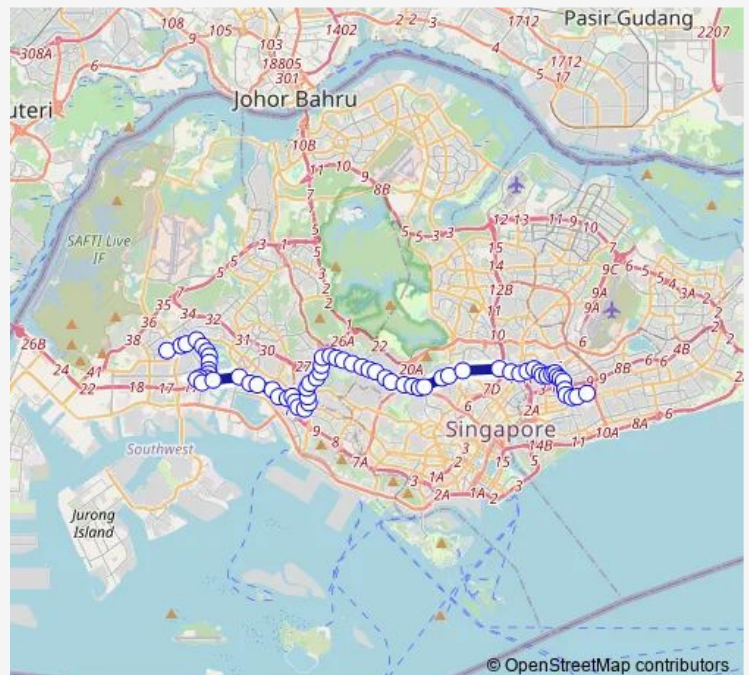

Bus 154

[Go to website](#)

Direction

Boon Lay Int — Eunos Int

67 stops

[Open route schedule](#)

Boon Lay Int

Summerdale

Blk 200

Opp Lakeside Stn

Opp Blk 134d

Chinese Gdn

Lakeside Apt

Japanese Gdn/Opp Blk 115

Opp Jurong Sec Sch

Opp Blk 138b

Aft Yuan Ching Rd

Cisco Recall

Corp PI

AFT Corp PI

Aft Yuan Ching Rd

Opp Carrier S'pore

Bef Jurong Town Hall Rd

Opp Cycle & Carriage

Opp The Infiniti

OPP Newest

Regent Pk

Route schedule

Boon Lay Int — Eunos Int

Monday 05:30

Tuesday 05:30

Wednesday 05:30

Thursday 05:30

Friday 05:30

Saturday 05:30

Sunday 06:00

Route info

Direction: Boon Lay Int

Stops: 67

Trip Duration: 2 hour 8 min

154

BusMaps