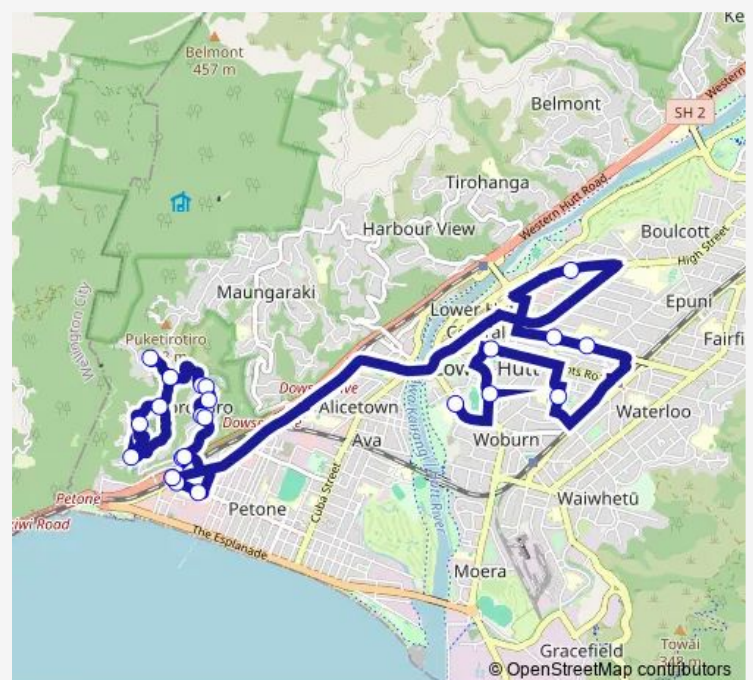

London Road (near 30)

London Road at Stanhope Grove

Korokoro Road at Petone Station

Jackson Street near Gear Street

Jackson Street at Te Puni Street (westbound)

Petone Station - Stop A

St Oran's College (school stop)

Waterloo Road opposite Chilton St James School

Waterloo Road at St Bernard's College

Hutt Intermediate School

Knights Road at Ss Peter and Paul School

Route schedule

Petone Station - Stop A — Hutt Valley High School (school stop)

Monday 06:33-18:31

Tuesday 06:33-18:31

Wednesday 06:33-18:31

Thursday 06:33-18:31

Friday 06:33-18:31

Saturday 07:36-18:55

Sunday —

Route info

Direction: Petone Station - Stop A

Stops: 23

Trip Duration: 0 hour 47 min

154 — Petone - Korokoro - Petone

Sacred Heart College - Laings Road (school stop)

Hutt Valley High School (school stop)

154 Bus time schedules and route maps are available in an offline PDF at busmaps.com. Use the busmaps.com website to see live bus times, train schedule or subway schedule, and step-by-step directions for all public transit in Wellington