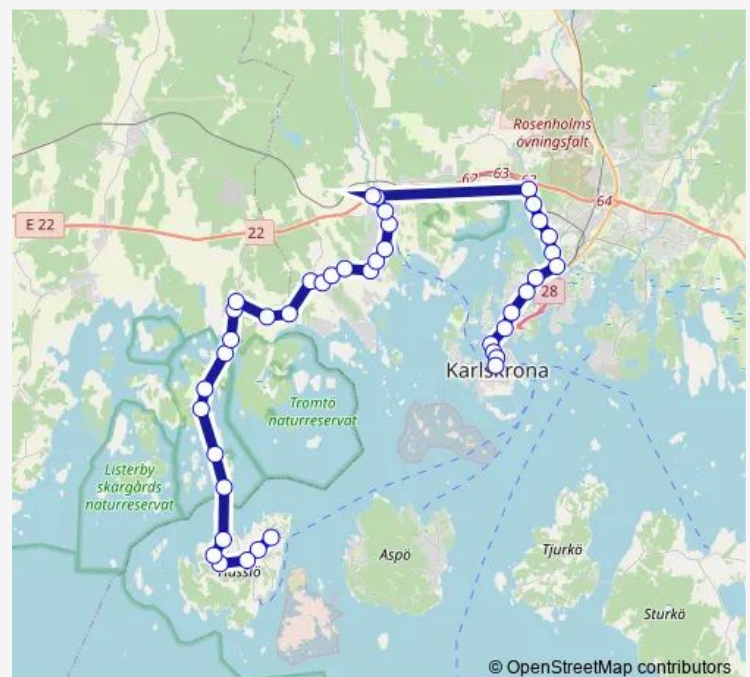

Bus 154

[Go to website](#)

Direction

Hasslö Horn kyrka — Karlskrona centrum

41 stops

[Open route schedule](#)

Hasslö Horn kyrka

Hasslö

Hasslö Fabian Månsons väg

Tångenvägen

Hasslö Hallarna

Hasslö Näsvägen

Hasslöbron

Hajvar

Slätthammar

Golfbanan

Almöbron

Gravfältet

Gnistan

Tromtesunda

Tromtesunda by

Färmanstorp

Färmanstorpsvägen

Skillingenäs

Grönadal

Dalamad

Nättraby Mjöviksstrandsvägen

Route schedule

Hasslö Horn kyrka — Karlskrona centrum

Monday 08:35-21:15

Tuesday 08:35-20:23

Wednesday 08:35-20:23

Thursday 08:35-21:15

Friday 08:35-22:50

Saturday 08:37-21:07

Sunday 09:15-21:15

Route info

Direction: Hasslö Horn kyrka

Stops: 41

Trip Duration: 0 hour 47 min

154

BusMaps