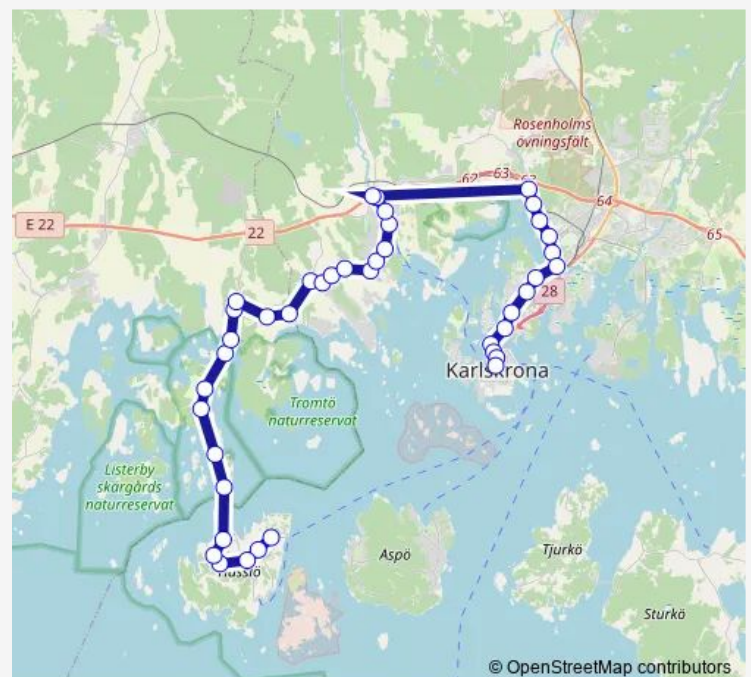

Bjärby

Nättraby E22

Silleboda

Route schedule

Hasslö Horn kyrka — Karlskrona centrum

Monday 07:01

Tuesday 07:01

Wednesday 07:01

Thursday 07:01

Friday 07:01

Saturday —

Sunday —

Route info

Direction: Hasslö Horn kyrka

Stops: 30

Trip Duration: 0 hour 40 min