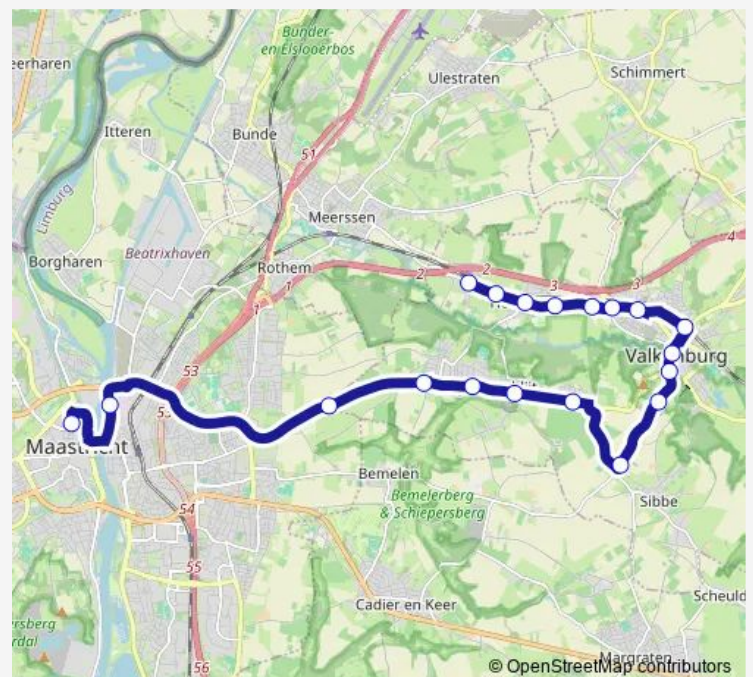

### Route schedule

Maastricht, Boschstraat/Maagdendries — Houthem, Vroenhof/Stevensweg

Monday 25:00-02:15<sup>+1</sup>

Tuesday 03:15-02:15<sup>+1</sup>

Wednesday —

Thursday —

Friday —

Saturday 25:00-02:15<sup>+1</sup>

### Route info

Direction: Maastricht, Boschstraat/Maagdendries

Stops: 19

Trip Duration: 0 hour 30 min

154 — Boschstraat - Valkenburg (Borrelbus)

154 Bus time schedules and route maps are available in an offline PDF at [busmaps.com](https://busmaps.com). Use the [busmaps.com](https://busmaps.com) website to see live bus times, train schedule or subway schedule, and step-by-step directions for all public transit in Maastricht