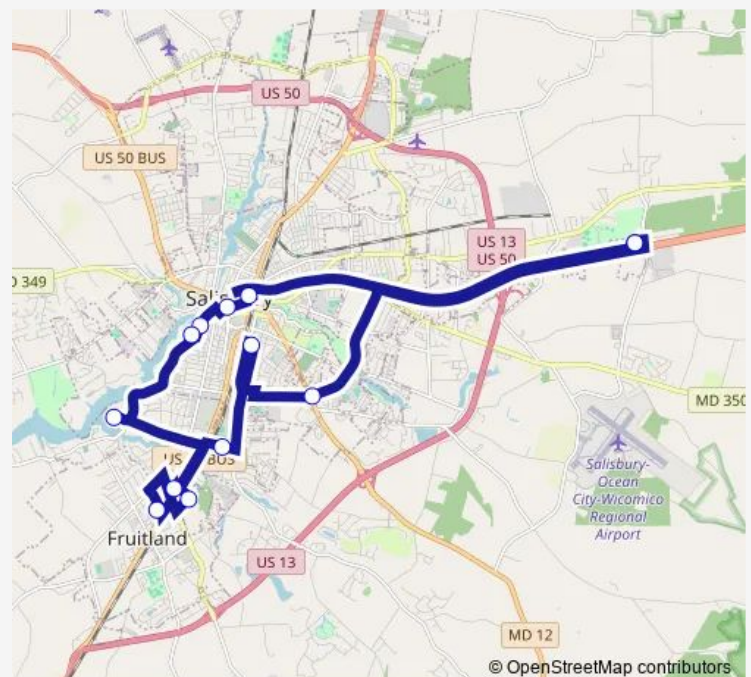

### Direction

Shore Transit Bus Terminal — Shore Transit Bus Terminal

13 stops

[Open route schedule](#)

Shore Transit Bus Terminal

Calvert Street

Wicomico County Free Library

Riverside Medical Center

Shore Transit Bus Terminal

### Route schedule

Shore Transit Bus Terminal — Shore Transit Bus Terminal

Monday 06:30-18:30

Tuesday 06:30-18:30

Wednesday 06:30-18:30

Thursday 06:30-18:30

Friday 06:30-18:30

Saturday —

### Route info

Direction: Shore Transit Bus Terminal

Stops: 13

Trip Duration: 1 hour 22 min

154 — South Salisbury - Fruitland

154 Bus time schedules and route maps are available in an offline PDF at [busmaps.com](https://busmaps.com). Use the [busmaps.com](https://busmaps.com) website to see live bus times, train schedule or subway schedule, and step-by-step directions for all public transit in Salisbury