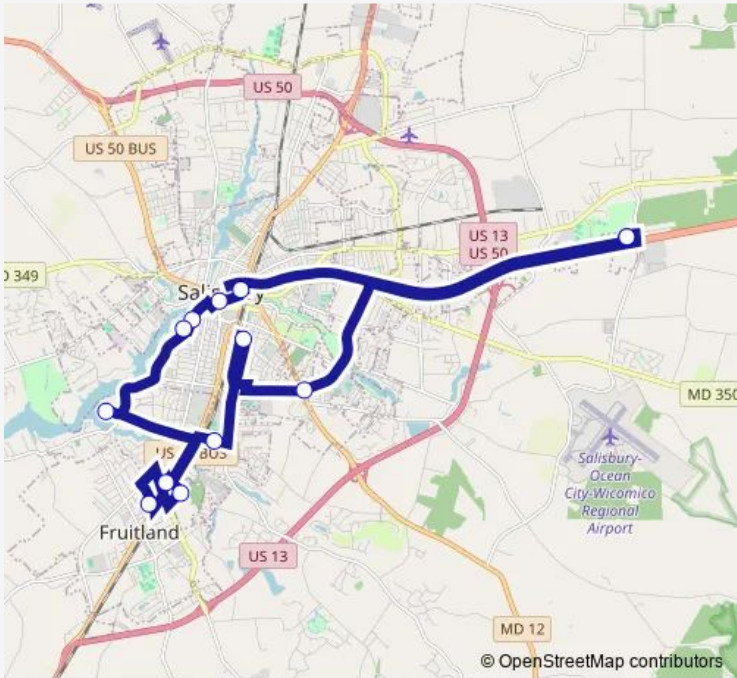

Bus 154 South Salisbury - Fruitland

[Go to website](#)

Direction
 Shore Transit Bus Terminal — Shore Transit Bus Terminal
 13 stops
[Open route schedule](#)

- Shore Transit Bus Terminal
- Calvert Street
- Wicomico County Free Library
- Riverside Medical Center
- Taylor St. & Alabama Ave.
- Pine Bluff Village
- Apple Drugs - Fruitland
- Food Lion - Fruitland
- Walmart - Fruitland
- Milford Street Medical Center
- 716 South Division Street
- Beaglin Station
- Shore Transit Bus Terminal

Route schedule
 Shore Transit Bus Terminal — Shore Transit Bus Terminal

Monday	06:30-18:30
Tuesday	06:30-18:30
Wednesday	06:30-18:30
Thursday	06:30-18:30
Friday	06:30-18:30
Saturday	—
Sunday	—

Route info
 Direction: Shore Transit Bus Terminal
 Stops: 13
 Trip Duration: 1 hour 22 min

154 Bus time schedules and route maps are available in an offline PDF at busmaps.com. Use the busmaps.com website to see live bus times, train schedule or subway schedule, and step-by-step directions for all public transit in Salisbury

The schedule is provided in the local timezone. Times with "(+1)" indicate departures on the next day.

PDF file created on 2025-01-16

2024 BusMaps.com - All Rights Reserved