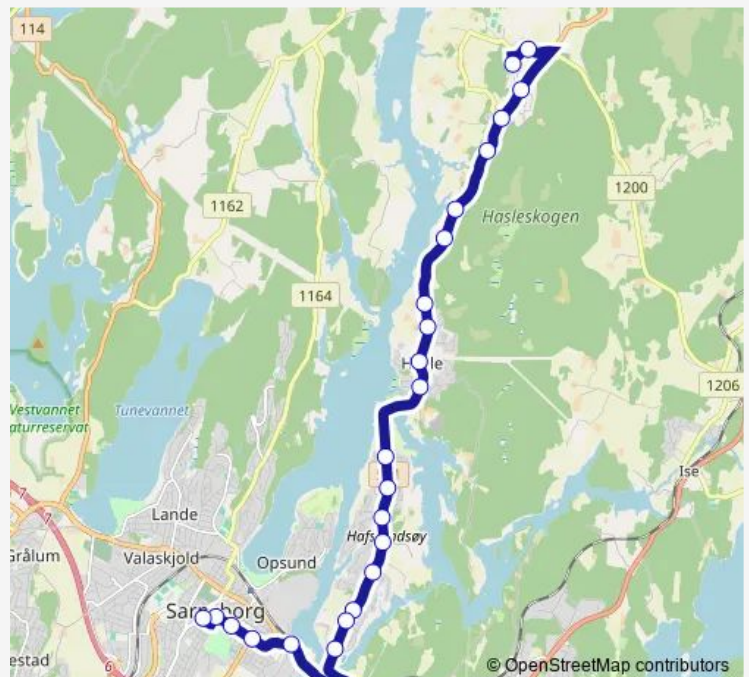

## Route info

Direction: Varteig skole

Stops: 15

Trip Duration: 0 hour 10 min

■ 154 — Varteig skole

BusMaps