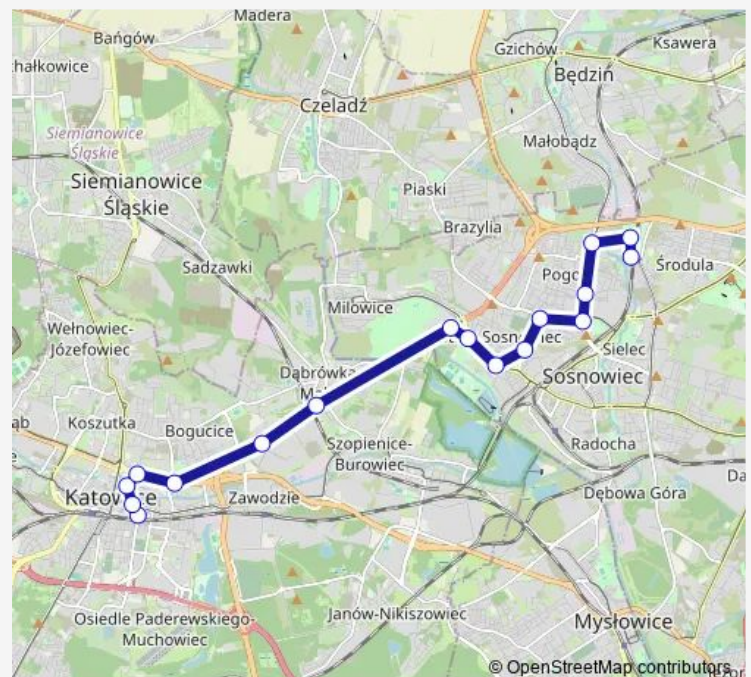

Bus 154

[Go to website](#)

Direction

Katowice Mariacka — Środula Chemiczna

17 stops

[Open route schedule](#)

Katowice Mariacka

Katowice Szkolna

Katowice Mariacka — Środula Chemiczna

Monday 06:09

Tuesday 06:09

Wednesday 06:09

Thursday 06:09

Friday 06:09

Saturday —

Sunday —

Route info

Direction: Katowice Mariacka

Stops: 17

Trip Duration: 0 hour 29 min

154 Bus time schedules and route maps are available in an offline PDF at busmaps.com. Use the busmaps.com website to see live bus times, train schedule or subway schedule, and step-by-step directions for all public transit in Katowice