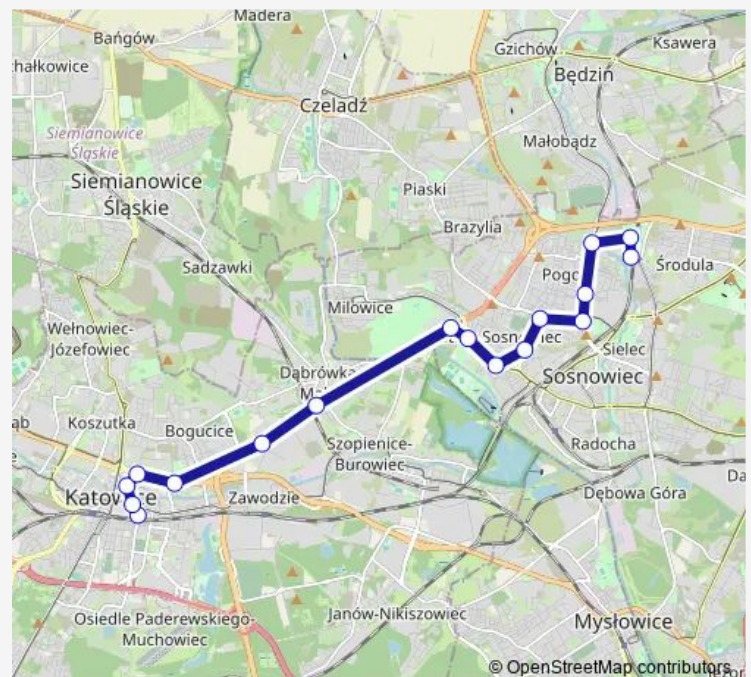

### Direction

Katowice Mariacka — Środula Chemiczna

17 stops

[Open route schedule](#)

Katowice Mariacka

Katowice Szkolna

Katowice Uniwersytet Śląski

Katowice Strefa Kultury Nospr

### Route schedule

Katowice Mariacka — Środula Chemiczna

Monday 06:09

Tuesday 06:09

Wednesday 06:09

Thursday 06:09

Friday 06:09

Saturday —

### Route info

Direction: Katowice Mariacka

Stops: 17

Trip Duration: 0 hour 29 min

154 Bus time schedules and route maps are available in an offline PDF at [busmaps.com](https://busmaps.com). Use the [busmaps.com](https://busmaps.com) website to see live bus times, train schedule or subway schedule, and step-by-step directions for all public transit in Katowice