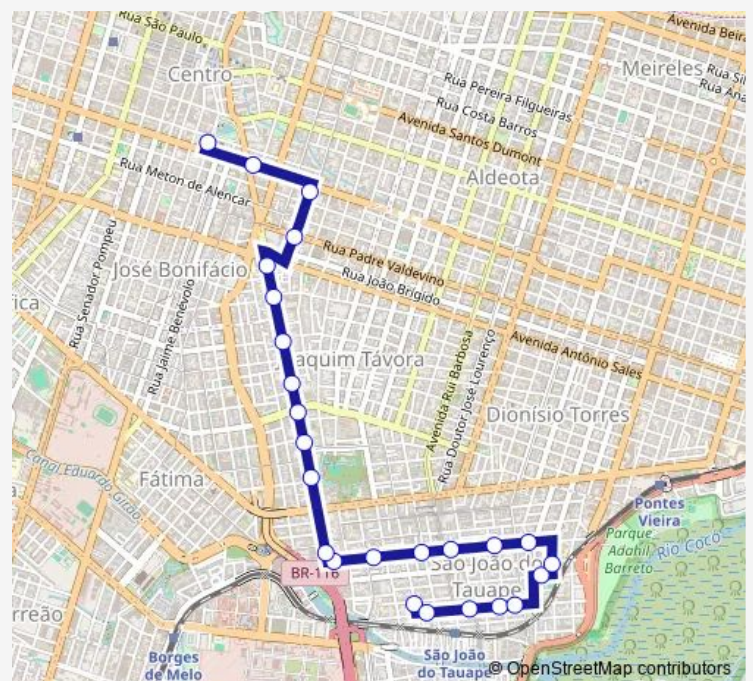

Avenida VIS RIO Branco, 2885

Avenida Visconde DO RIO Branco, 2593

RUA VIS RIO Branco, 456

Avenida Visconde RIO Branco, 2095

Route schedule

RUA FIS Vieira, 4311 — Praça Solon Pinheiro, Sn

Monday 05:30-22:03

Tuesday 05:30-22:03

Wednesday 05:30-22:03

Thursday 05:30-22:03

Friday 05:30-22:03

Saturday 05:30-22:40

Sunday 05:30-22:40

Route info

Direction: RUA FIS Vieira, 4311

Stops: 25

Trip Duration: 0 hour 31 min

602-Parque Pio XII/Ana Gonçalves/Centro — Parque Pio XII/Ana Gonçalves/Centro

RUA DNA Leopoldina, 384

RUA DNA Leopoldina, 1165

Avenida Heraclito Graca, 33

Praça Solon Pinheiro, Sn

Direction

Praça Solon Pinheiro, Sn — RUA FIS Vieira, 4311

20 stops

[Open route schedule](#)

Praça Solon Pinheiro, Sn

Avenida VIS RIO Branco, 1636

Avenida Aguanambi, 94

Avenida Aguanambi, 90