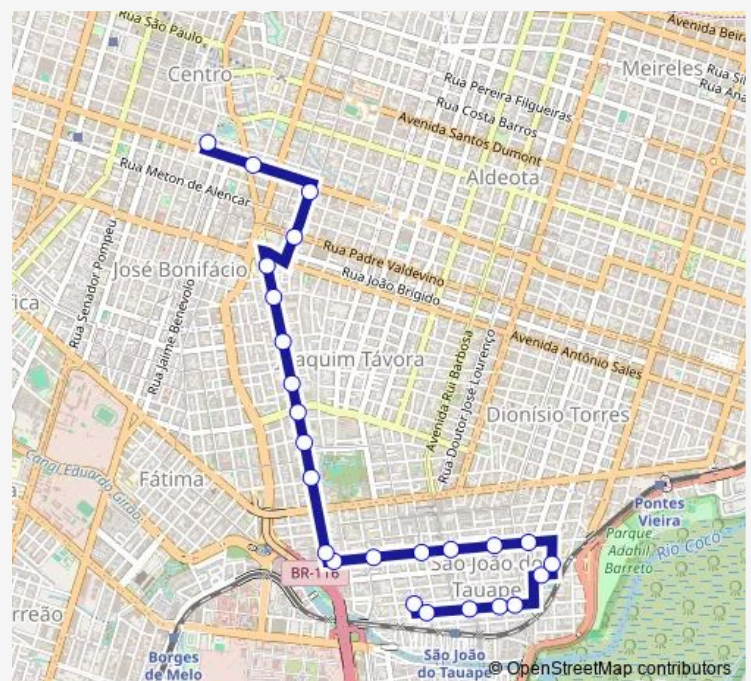

Avenida VIS RIO Branco, 2885

Avenida Visconde DO RIO Branco, 2593

RUA VIS RIO Branco, 456

Avenida Visconde RIO Branco, 2095

Route schedule

RUA FIS Vieira, 4311 — Praça Solon Pinheiro, Sn

Monday 05:30-22:03

Tuesday 05:30-22:03

Wednesday 05:30-22:03

Thursday 05:30-22:03

Friday 05:30-22:03

Saturday 05:30-22:40

Sunday 05:30-22:40

Route info

Direction: RUA FIS Vieira, 4311

Stops: 25

Trip Duration: 0 hour 28 min

602-Parque Pio XII/Ana Gonçalves/Centro — Parque Pio XII/Ana Gonçalves/Centro

RUA DNA Leopoldina, 384

RUA DNA Leopoldina, 1165

Avenida Heraclito Graca, 33

Praça Solon Pinheiro, Sn

Direction

Praça Solon Pinheiro, Sn — RUA FIS Vieira, 4311

20 stops

[Open route schedule](#)

Praça Solon Pinheiro, Sn

Avenida VIS RIO Branco, 1636

Avenida Aguanambi, 94

Avenida Aguanambi, 90