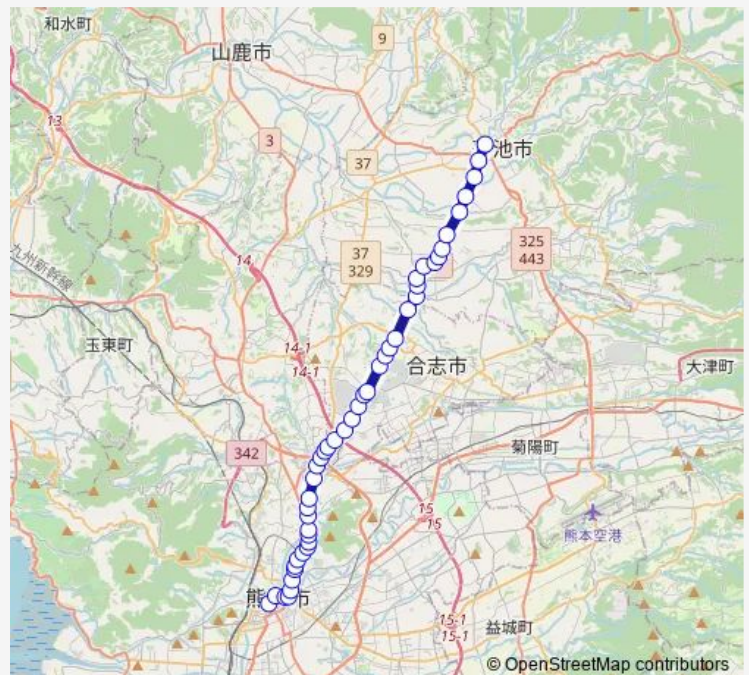

Friday

23:45

Saturday

23:45

Sunday

—

Route info

Direction:

Stops: 0

Trip Duration: — min

■ C1-2 : 深夜バス 桜町バスターミナル→水道町→坪井→堀川→御代志→菊池プラザ

Bus time schedules and route maps are available in an offline PDF at busmaps.com. Use the busmaps.com website to see live bus times, train schedule or subway schedule, and step-by-step directions for all public transit in Kumamoto