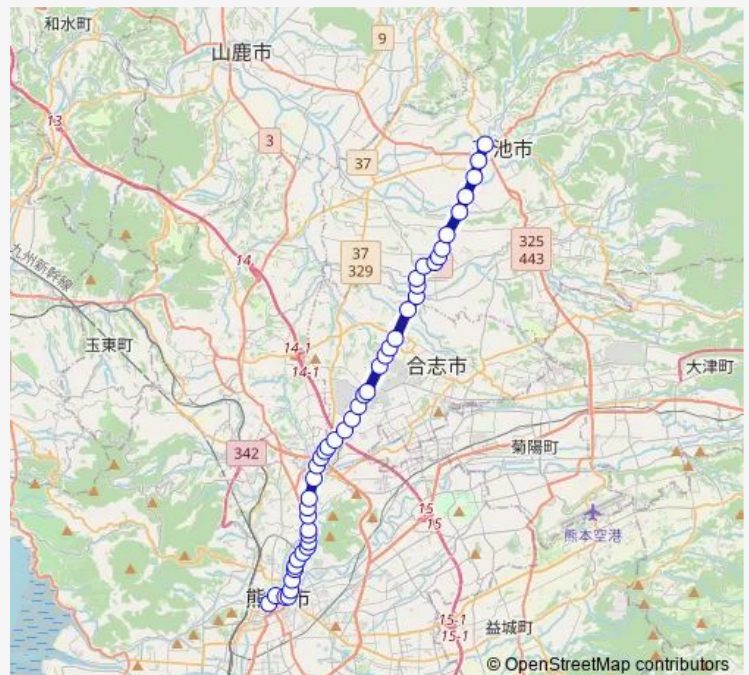

Bus C1-2 : 深夜バス 桜町バスターミナル→水道町→坪井→堀川→御代志→菊池プラザ

[Go to website](#)

Direction

undefined — undefined

0 stops

[Open route schedule](#)

Route schedule

undefined — undefined

Monday	—
Tuesday	—
Wednesday	—
Thursday	—
Friday	23:45
Saturday	23:45
Sunday	—

Route info

Direction:

Stops: 0

Trip Duration: — min

■ C1-2 : 深夜バス 桜町バスターミナル→水道町→坪井→堀川→御代志→菊池プラザ

Bus time schedules and route maps are available in an offline PDF at busmaps.com. Use the busmaps.com website to see live bus times, train schedule or subway schedule, and step-by-step directions for all public transit in Kumamoto

The schedule is provided in the local timezone. Times with "(+1)" indicate departures on the next day.

PDF file created on 2025-01-16

2024 BusMaps.com - All Rights Reserved