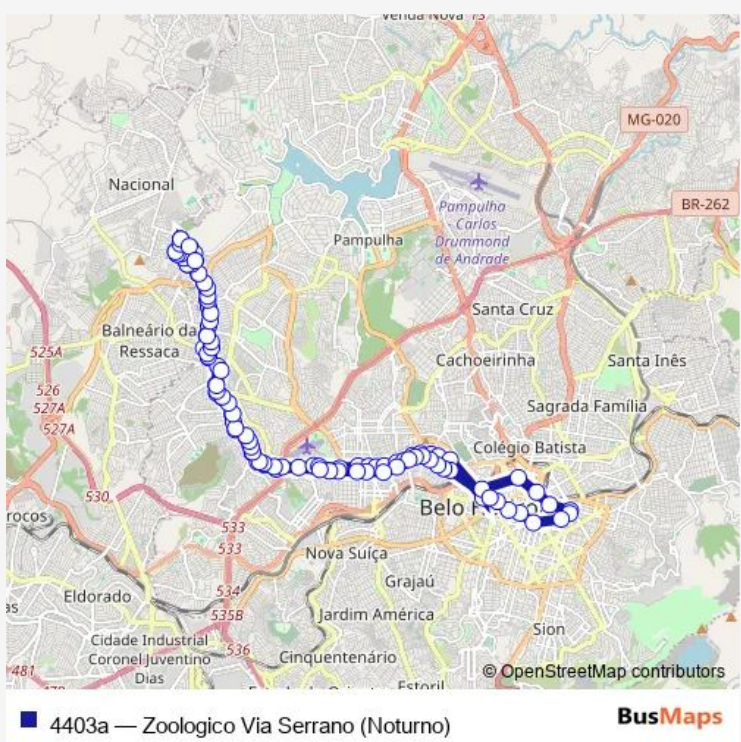

Bus 4403a Zoologico Via Serrano (Noturno)

[Go to website](#)

Direction
 Rua Expedicionario Paulo De Souza 570 — Rua Expedicionario Paulo De Souza 570
 114 stops
[Open route schedule](#)

- Rua Expedicionario Paulo De Souza 570
- Rua Guanabara 102
- Rua Copacabana 584
- Rua Geralda Roque Guaceroni 148
- Rua Leta De Souza Alves 298
- Rua Carmela Pezzuti 47
- Rua Marcelo Guimaraes 10
- Rua Cecilia Magalhaes Gomes 20
- Rua Irena Sendler 55
- Ave Antonio Francisco Lisboa 2775
- Rua Expedicionario Paulo De Souza 721
- Rua Expedicionario Paulo De Souza 633
- Rua Expedicionario Paulo De Souza 185
- Ave Serrana 1413
- Ave Serrana 1211
- Ave Serrana 859
- Ave Serrana 751
- Ave Serrana 641
- Ave Serrana 297
- Ave Serrana 75
- Rua Veronica 374

Route schedule
 Rua Expedicionario Paulo De Souza 570 — Rua Expedicionario Paulo De Souza 570

Monday	00:05-23:40
Tuesday	00:05-23:40
Wednesday	00:05-23:40
Thursday	00:05-23:40
Friday	00:05-23:40
Saturday	00:01-23:10
Sunday	00:05-23:00

Route info
 Direction: Rua Expedicionario Paulo De Souza 570
 Stops: 114
 Trip Duration: 2 hour 19 min

Rua Imperial 3835

Rua Imperial 3645

Ave Brigadeiro Eduardo Gomes 2371

Ave Brigadeiro Eduardo Gomes 1963

Rua Irena Sendler 55

Ave Antonio Francisco Lisboa 2776

Rua Expedicionario Paulo De Souza 570

4403a Bus time schedules and route maps are available in an offline PDF at busmaps.com. Use the busmaps.com website to see live bus times, train schedule or subway schedule, and step-by-step directions for all public transit in Belo Horizonte