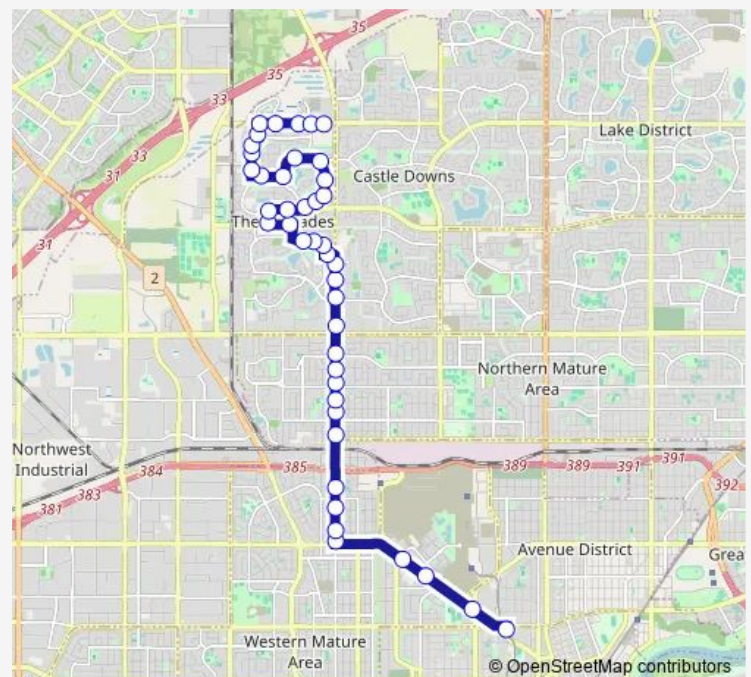

Albany Drive & 167 Avenue

Albany Drive & 167 Avenue

Albany Way & 167 Avenue

138 Street & 167 Avenue

138 Street & 165 Avenue

139 Street & 164 Avenue

139 Street & 160 Avenue

137a Street & 160 Avenue

132 Street & 160 Avenue

131a Street & 162 Avenue

130a Street & 162 Avenue

129 Street & 160 Avenue

129 Street & 157 Avenue

131 Street & 155 Avenue

132 Street & 155 Avenue

133 Street & 155 Avenue

135 Street & 155 Avenue

137 Street & 155 Avenue

137 Street & 153 Avenue

Route schedule

127 Street & 167 Avenue — Kingsway RAH Transit Centre Bay F

Monday 06:00-08:20

Tuesday 06:00-08:20

Wednesday 06:00-08:20

Thursday 06:00-08:20

Friday 06:00-08:20

Saturday —

Sunday —

Route info

Direction: 127 Street & 167 Avenue

Stops: 44

Trip Duration: 0 hour 35 min