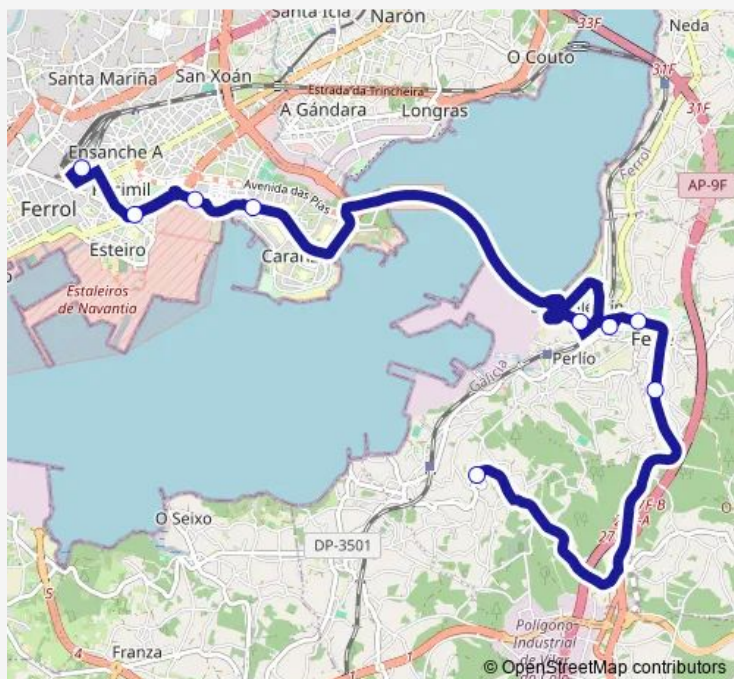

Bus XG871105 IES De Fene-Ferrol (por Pías)

[Go to website](#)

Direction

IES Fene — Ferrol E.A.

9 stops

[Open route schedule](#)

IES Fene

Cuartel De Fene

Fene

Perlío

Parador De Fene

Casa do Deporte

Telleiras

Esteiro

Ferrol E.A.

Route schedule

IES Fene — Ferrol E.A.

Monday 14:20

Tuesday 14:20-18:00

Wednesday 14:20

Thursday —

Friday 14:20

Saturday —

Sunday —

Route info

Direction: IES Fene

Stops: 9

Trip Duration: 0 hour 30 min

■ XG871105 — IES De Fene-Ferrol (por Pías)