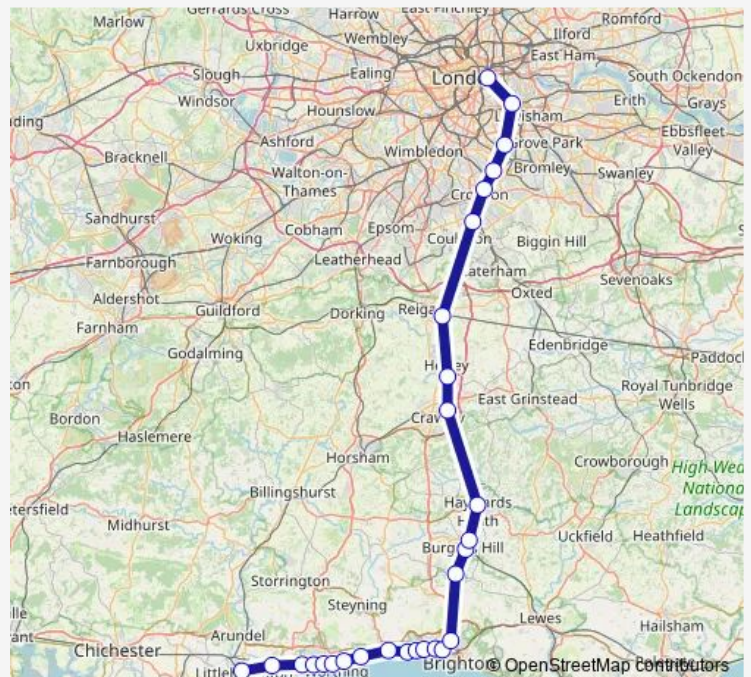

Thursday —

Friday —

Saturday 05:42-21:47

Sunday 08:13-20:14

Route info

Direction: Littlehampton

Stops: 28

Trip Duration: 2 hour 0 min

■ Sn:Lit->Lbg — SN train service from LIT to Lbg

Earlswood (Surrey)

Purley

East Croydon

Norwood Junction

Sydenham

New Cross Gate

London Bridge

Direction

Littlehampton — London Bridge

25 stops

[Open route schedule](#)

Littlehampton

Angmering

Goring-by-Sea

Durrington-on-Sea

Stops: 25

Trip Duration: 1 hour 58 min

Direction

Littlehampton — London Bridge

25 stops

[Open route schedule](#)

Littlehampton

Angmering