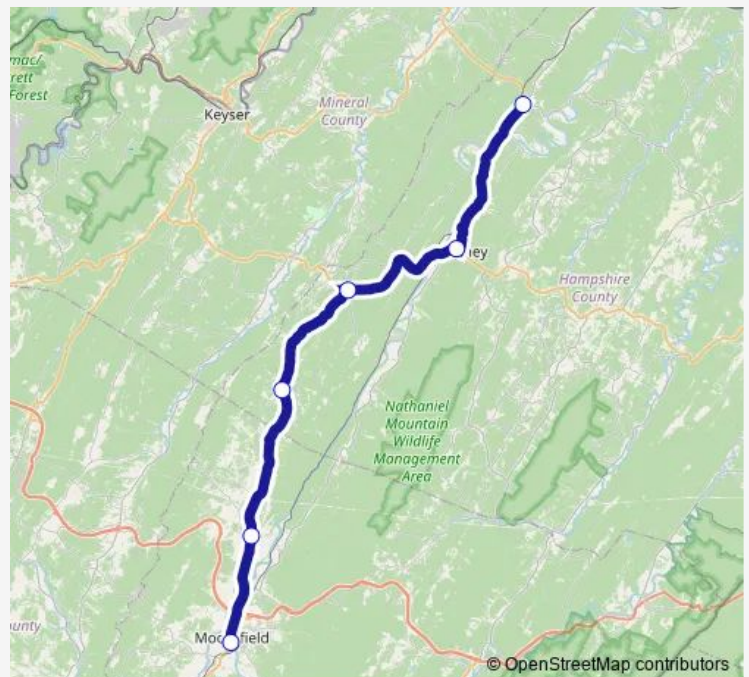

Moorefield Pilgrim's Pride

Route schedule

Springfield, call (304) 257-1414 for a 3/4 mile deviation —
Moorefield Pilgrim's Pride

Monday 20:30

Tuesday 20:30

Wednesday 20:30

Thursday 20:30

Friday —

Saturday —

Sunday —

Route info

Direction: Springfield, call (304) 257-1414 for a 3/4 mile deviation

Stops: 6

Trip Duration: 1 hour 0 min

Bus time schedules and route maps are available in an offline PDF at busmaps.com. Use the busmaps.com website to see live bus times, train schedule or subway schedule, and step-by-step directions for all public transit in Romney