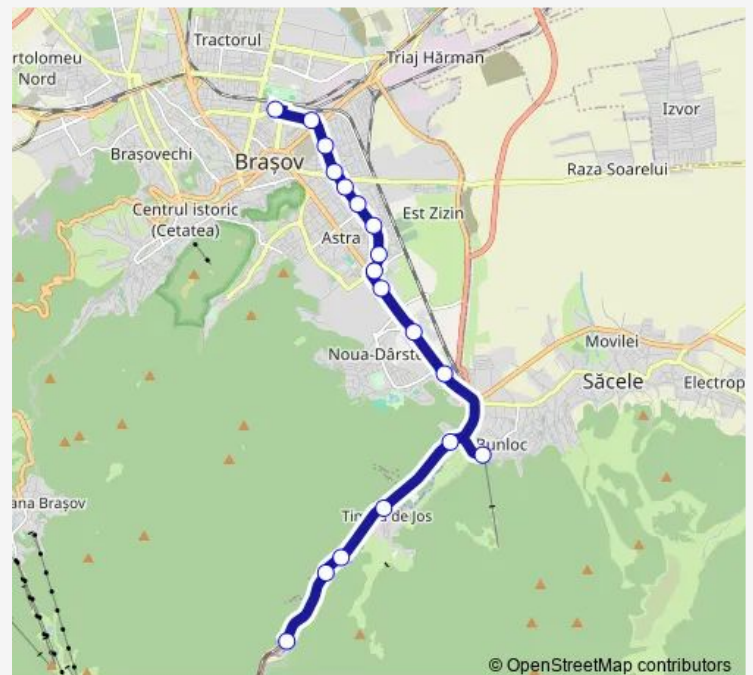

### Route info

Direction: Benzinăria Petrom

Stops: 18

Trip Duration: 0 hour 37 min

© OpenStreetMap contributors

17b — Terminal Gară - Timiul de Jos

BusMaps

## Route info

Direction: Terminal Gară

Stops: 18

Trip Duration: 0 hour 38 min

17b Bus time schedules and route maps are available in an offline PDF at [busmaps.com](https://busmaps.com). Use the [busmaps.com](https://busmaps.com) website to see live bus times, train schedule or subway schedule, and step-by-step directions for all public transit in Brasov