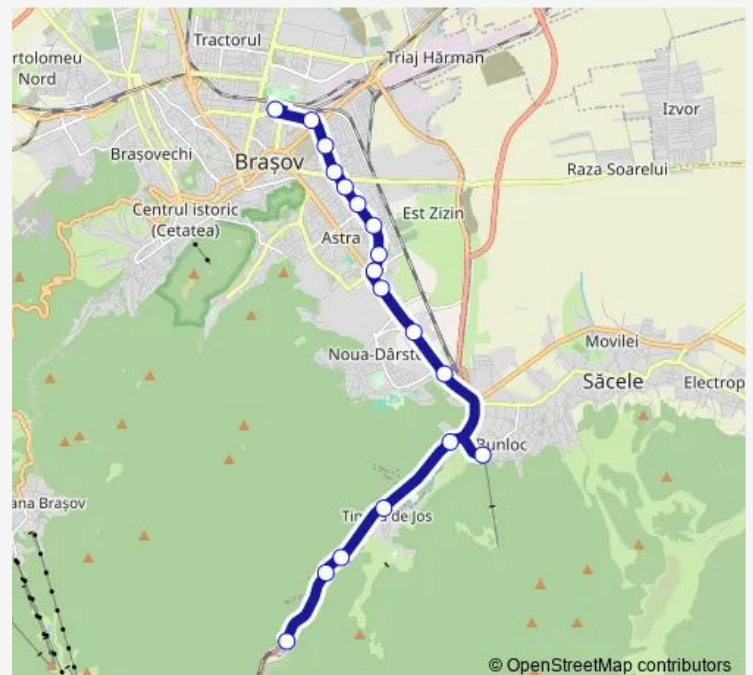

## Route info

Direction: Benzinăria Petrom

Stops: 18

Trip Duration: 0 hour 37 min

## Route info

Direction: Terminal Gară

Stops: 18

Trip Duration: 0 hour 39 min

17B Bus time schedules and route maps are available in an offline PDF at [busmaps.com](https://busmaps.com). Use the [busmaps.com](https://busmaps.com) website to see live bus times, train schedule or subway schedule, and step-by-step directions for all public transit in Brasov