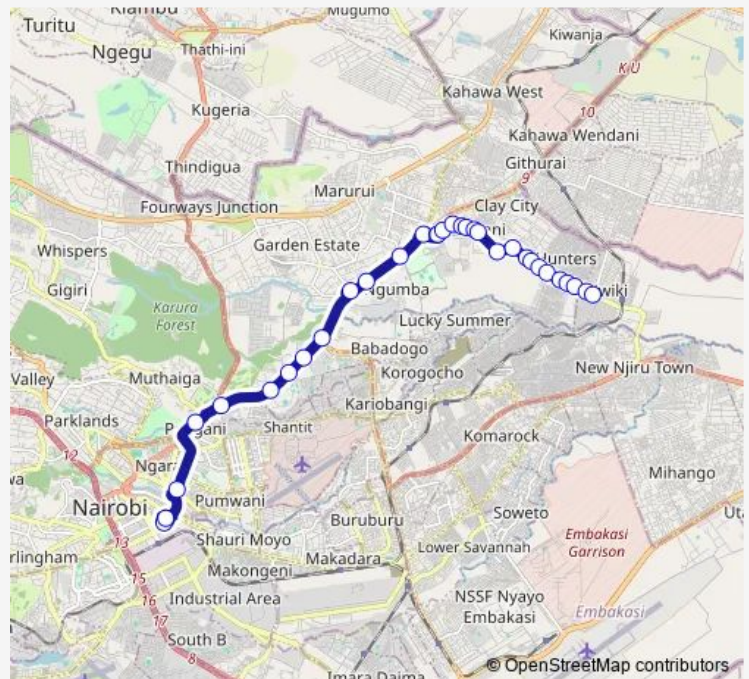

Bus 17B Bus Station-Pangani-Roysambu-Kasarani-Mwiki

[Go to website](#)

Direction

Mwiki — Bus Station

34 stops

[Open route schedule](#)

- Mwiki
- Kwa Mlima
- Maji Mazuri
- Garage
- Kamutiini
- Sunton
- Hunters
- St. Francis
- Ngorofani
- Maternity
- Stima
- Kwa Wachina
- Kasarani Primary
- Police Post
- Seasons
- Equity
- Corner
- Bull and Bush
- Naivas
- Regional/Icipe
- Trm

Route schedule

Mwiki — Bus Station

Monday	06:00
Tuesday	06:00
Wednesday	06:00
Thursday	06:00
Friday	06:00
Saturday	06:00
Sunday	06:00

Route info

Direction: Mwiki

Stops: 34

Trip Duration: 0 hour 45 min

17B — Bus Station-Pangani-Roysambu-Kasarani-Mwiki **BusMaps**

Muthaiga

Pangani/Muthaiga Footbridge

Kariokor

Muthurwa

Bus Station

Direction

Bus Station — Mwiki

32 stops

Friday 06:00

Saturday 06:00

Sunday 06:00

Route info

Direction: Bus Station

Stops: 32

Trip Duration: 0 hour 44 min

Hunters