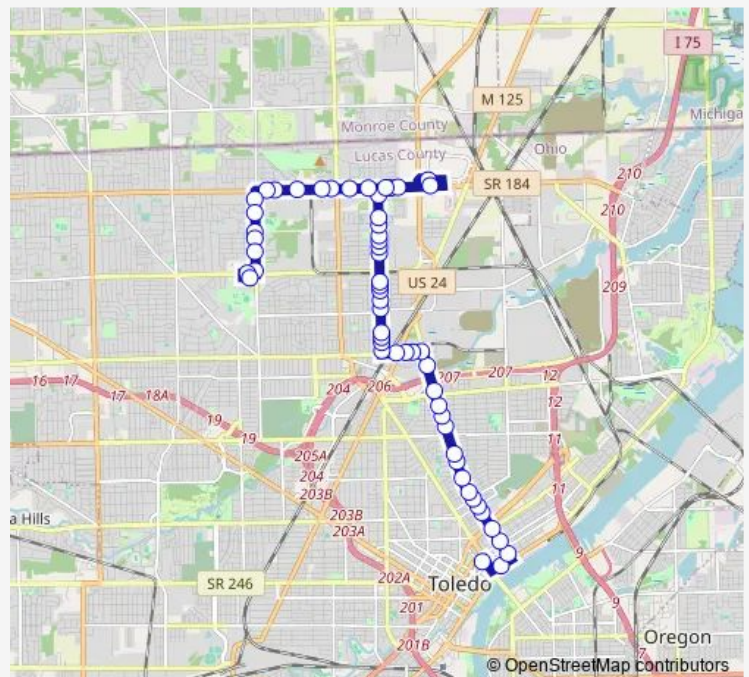

Alexis & Stockbridge Ne

Alexis & Silverside Ne

Bennett & Coeli Nw

Route schedule

Miracle Mile S — Huron & Cherry (HUB Side)

Monday 06:04-20:04

Tuesday 06:04-20:04

Wednesday 06:04-20:04

Thursday 06:04-20:04

Friday 06:04-20:04

Saturday 08:04-20:04

Sunday 08:04-17:04

Route info

Direction: Miracle Mile S

Stops: 57

Trip Duration: 0 hour 41 min

17B — Detour Miracle Mile via Lagrange/Bennett

Bennett & Northdale Nw

Bennett & Regina Nw

Bennett & Branbury Nw

Bennett & Sandralee Nw

Bennett & Mayfair Nw

Bennett & Cloverdale Nw

Bennett & Laskey Nw

Friday 06:30-22:00

Saturday 09:00-21:00

Sunday 09:00-18:00

Route info

Direction: Huron & Cherry (HUB Side)

Stops: 57

Trip Duration: 0 hour 42 min

Bennett & Waggoner Se