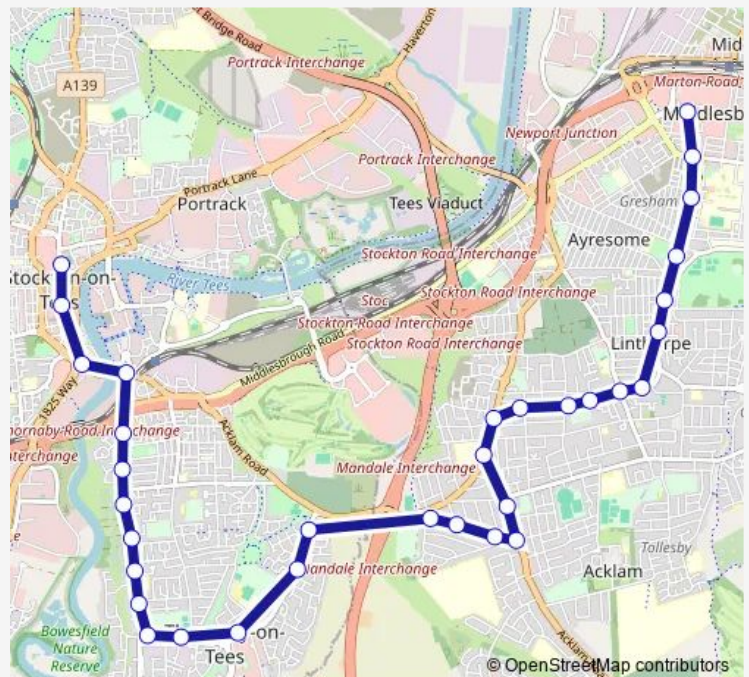

### Route schedule

High Street Stand B — Bus Station Stand 11

Monday 07:43-16:51

Tuesday 07:43-16:51

Wednesday 07:43-16:51

Thursday 07:43-16:51

Friday 07:43-16:51

Saturday 09:48-15:46

### Route info

Direction: High Street Stand B

Stops: 33

Trip Duration: 0 hour 44 min

17B — Middlesbrough - Ingleby Barwick/Stockton

Oxford Road West End

Eton Road

Thornfield Road