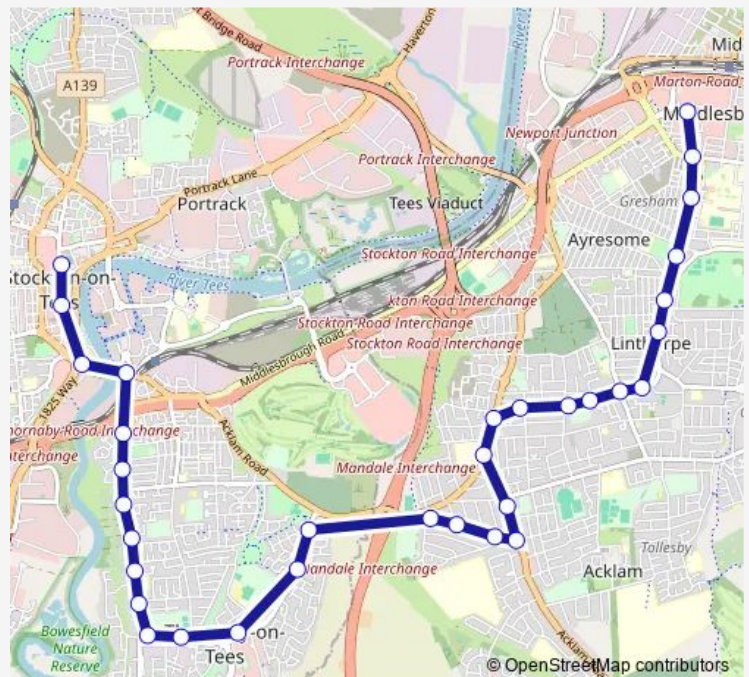

Thursday 07:43-16:51

Friday 07:43-16:51

Saturday 09:48-15:46

Sunday —

Route info

Direction: High Street Stand B

Stops: 33

Trip Duration: 0 hour 44 min

17B — Middlesbrough - Ingleby Barwick/Stockton

Oxford Road West End

Eton Road

Thornfield Road

Dorman's

Linthorpe Hotel

Cornfield Road

Linthorpe Village

St Barnabas Church

Ayresome Gardens

The Swatters Carr

Amber Street

Bus Station Stand 11

Direction

Bus Station Stand 12 — High Street Stand B

37 stops

Town Centre - Lidl

Fullerton Way

Route schedule

Bus Station Stand 12 — High Street Stand B

Monday 08:35-16:40

Tuesday 08:35-16:40

Wednesday 08:35-16:40

Thursday 08:35-16:40