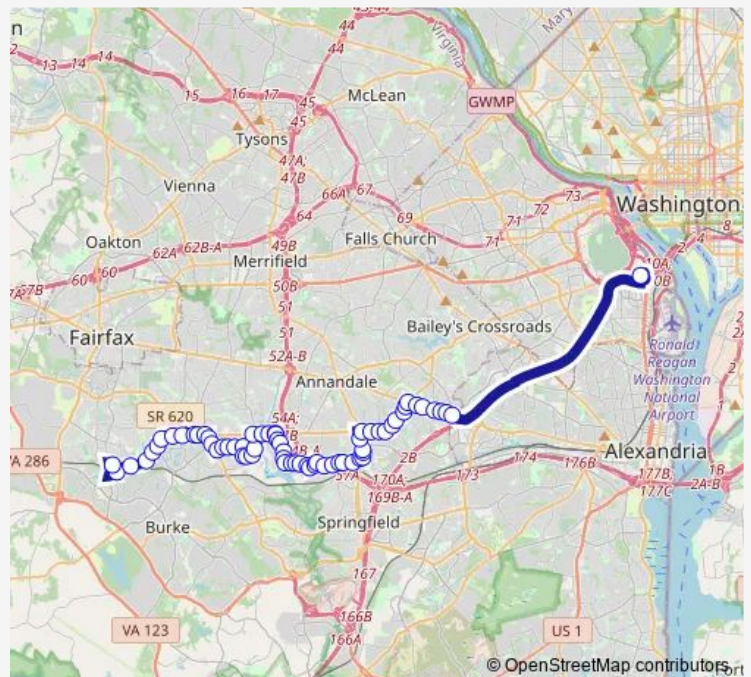

Guinea Rd+Sandy Lewis Dr

Guinea Rd+Lakepointe Dr

Guinea Rd+Pierpont St

Guinea Rd+Burke Rd

Guinea Rd+Bronte Dr

Guinea Rd+Queens Wood Dr

Guinea Rd+Olley Ln

Braddock Rd+Bradfield Dr X

Parliament Dr+Southampton Dr

Clydesdale Rd+Eastbourne Dr

Clydesdale Rd+Mitcham Ct

Route schedule

Burke VRE P+R — Pentagon+Bay L4

Monday 08:20-09:10

Tuesday 08:20-09:10

Wednesday 08:20-09:10

Thursday 08:20-09:10

Friday 08:20-09:10

Saturday —

Sunday —

Route info

Direction: Burke VRE P+R

Stops: 66

Trip Duration: 0 hour 50 min

17B — Kings Park

Clydesdale Rd+Danbury Forest Dr

Danbury Forest Dr+Lonsdale Dr

Braddock Rd+Wakefield Chapel Rd

Braddock Rd+Glen Park Rd

Braddock Rd+Inverchapel Rd

Braddock Rd+Queensberry Av

Queensberry Av+Adair Ln