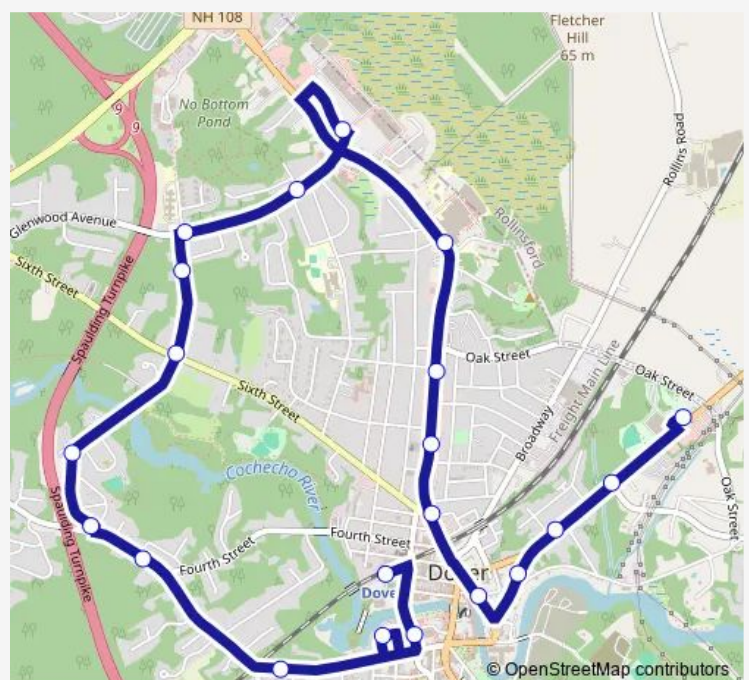

Green St. (Waldron Towers)

Chestnut / Orchard Sts. (Cochecho Park)

Dover Transportation Center

Route schedule

Dover Arena and Outdoor Pool — Dover Transportation Center

Monday —

Tuesday —

Wednesday —

Thursday —

Friday —

Saturday 06:57-18:57

Sunday —

Route info

Direction: Dover Arena and Outdoor Pool

Stops: 21

Trip Duration: 0 hour 28 min

33s — 33 Downtown Dover / Portland Avenue

Direction

Dover Transportation Center — Dover Arena and Outdoor Pool

21 stops

[Open route schedule](#)

Dover Transportation Center

Chestnut St. (Riverview Apts. / Post Office)

Washington / Arch / Richmond Sts. Outbound

Washington / Fourth Sts.

Whittier St. / Pleasant View Circle (Dicicco's Market)

Whittier St. (Dover Housing Authority)

Whittier / Sixth Sts. Outbound

Whittier St. / Wedgewood Rd. Outbound